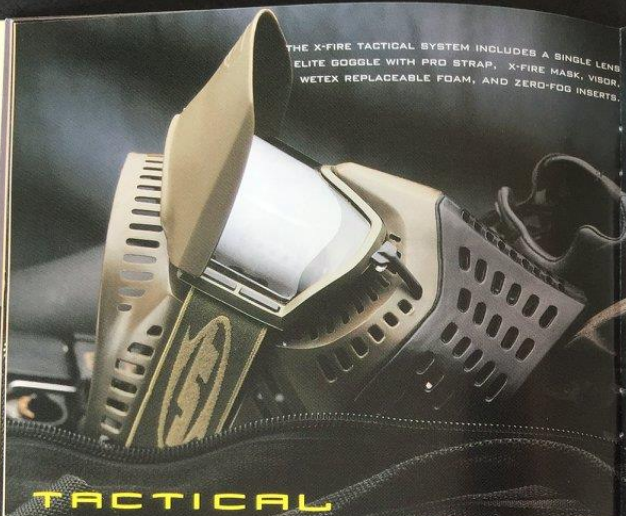

THE X-FIRE TACTICAL SYSTEM INCLUDES A SINGLE LENS ELITE GOGGLE WITH PRO STRAP, X-FIRE MASK, VISOR, WETEX REPLACEABLE FOAM, AND ZERO-FOG INSERTS.

TACTICAL