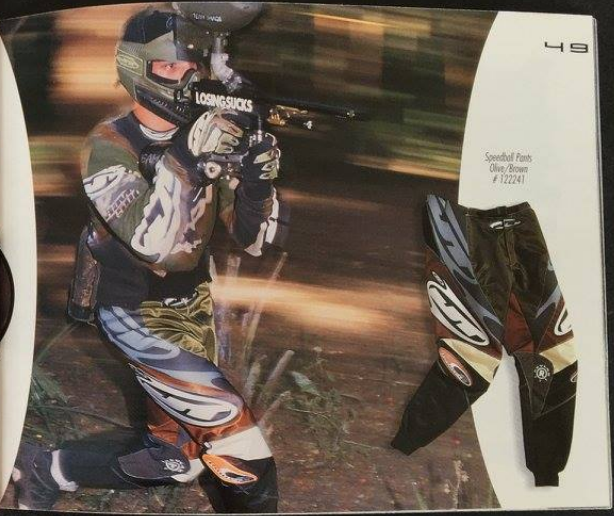

Speedball Pants
Olive/Black
122241