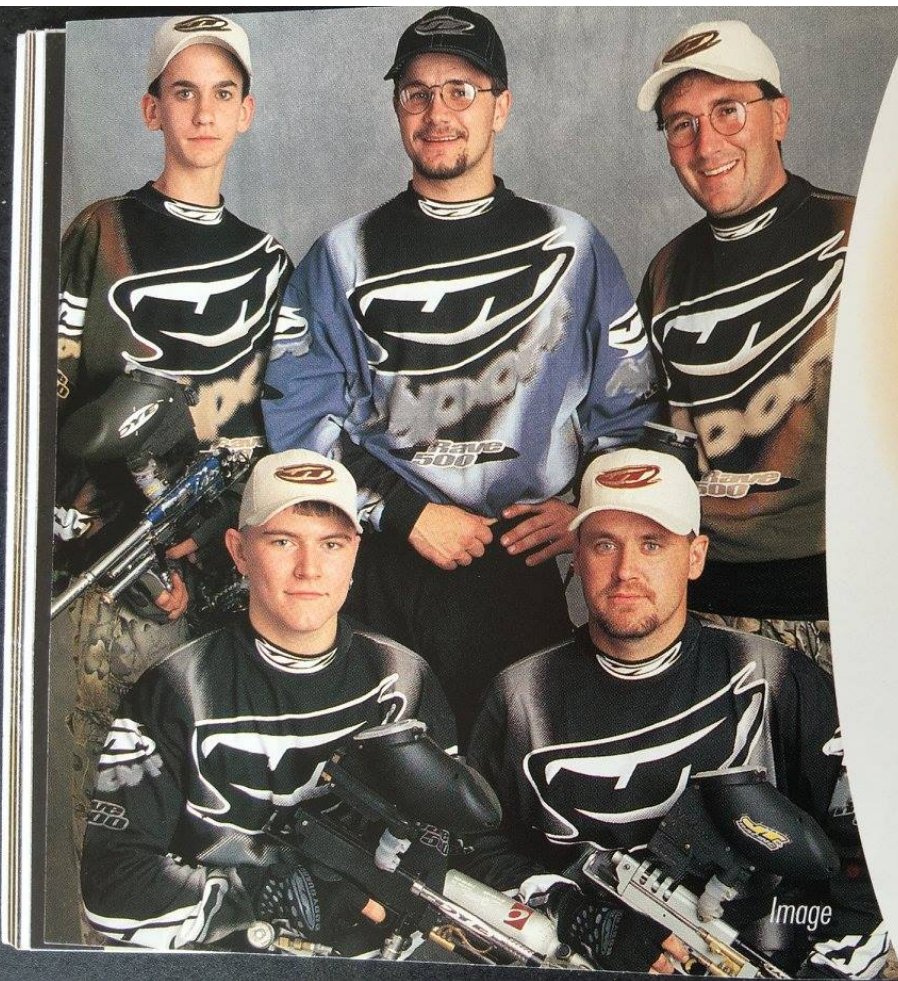

ELITE GOGGLE FOAM

WHIPPER FOAM IS AN OPEN-CELL FOAM THAT OFFERS PADDED COMFORT AND MOISTURE ABSORPTION TO WICK SWEAT AWAY FROM THE EYE AREA. JT FIELD FOAM IS A CLOSED-CELL FOAM THAT OFFERS DURABILITY AND IS LESS ABSORBENT. EASY CLEANING IS IDEAL FOR FIELD RENTAL USE.