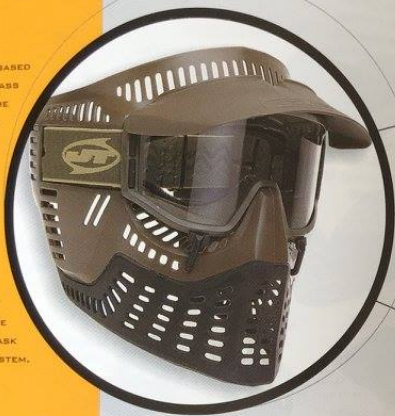

## ELITE LINE

The Elite Line is based on the over-the-glass elite goggle frame with the Dead-Bolt lens retention system. This versatile goggle line is comprised of three families of goggle systems offering a broad range of options: the X-Fire mask systems; the Soft Stream mask system and the FullStream mask system.

ALL ELITE GOGGLES ARE OVER THE GLASS MODELS.

**The X-Fire® Mask**, first introduced in 1991, is still the most technically advanced mask on the market. The rigid upper and insert molded soft TPE lower combine to offer unmatched full face and ear protection with flexibility for freedom of movement. The X-Fire mask family includes three models; the Tactical System, the X-Fire Wetex Combo, and the X-Fire Single.