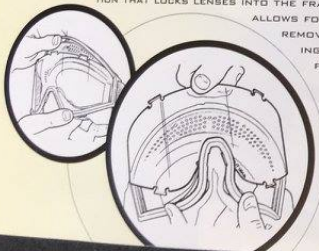

LENSES

ALLOWS FOR EASY LENS REMOVAL FOR CLEANING. THE ZERO-FDG INSERTS WORK WITH BOTH LENS TYPES.