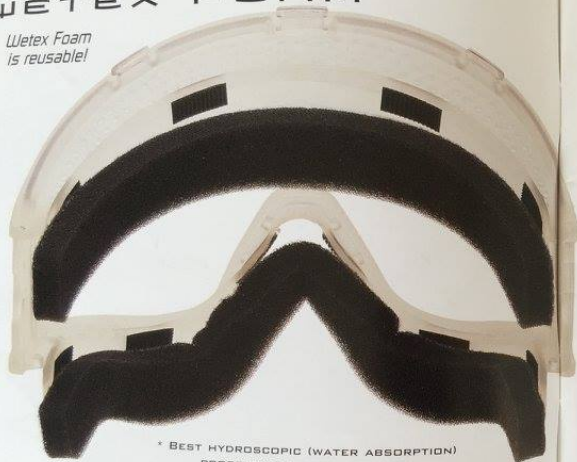

# WETEX FOAM

*Wetex Foam  
is reusable!*

\* BEST HYDROSCOPIC (WATER ABSORPTION)  
PROPERTIES IN THE INDUSTRY

JT INTRODUCES  
**WETEX™**  
**Replaceable Face Foam**  
A REVOLUTIONARY IDEA!  
THIS NEW VELCRO ATTACHED  
FACE FOAM MAKES IT POSSIBLE  
TO REMOVE YOUR OLD FOAM  
AND REPLACE IT WITH CLEAN,  
DRY FOAM. IMAGINE COMING  
OFF THE FIELD AFTER A TOUGH  
GAME, YOU SCRAMBLE TO GET  
READY FOR THE NEXT GAME  
BUT INSTEAD OF HAVING TO  
DEAL WITH FILTHY, SWEAT-  
SOAKED FACE FOAM ON YOUR  
GOOGLES, YOU SIMPLY RIP IT  
OFF AND PUT ON A FRESH  
CLEAN VELCRO® ATTACHED  
FACE FOAM PIECE.  
WETEX™ FROM JT NOW  
MAKES IT POSSIBLE  
TO REMOVE YOUR  
FACE FOAM AND  
REPLACE IT BETWEEN  
GAMES. REUSABLE  
AND WASHABLE.  
PRETTY COOL, HUH!  
AVAILABLE FOR BOTH  
SPECTRA AND ELITE  
SYSTEMS.