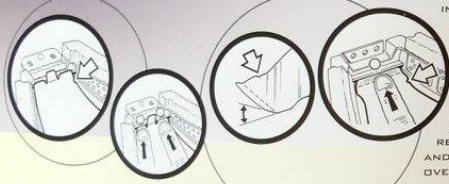

- # 50010100 Spectra 2 Pack
- # 50010110 Spectra 100 Pack
- # 50010200 Elite 2 Pack
- # 50010210 Elite 100 Pack

The most advanced anti-fog application known to man.