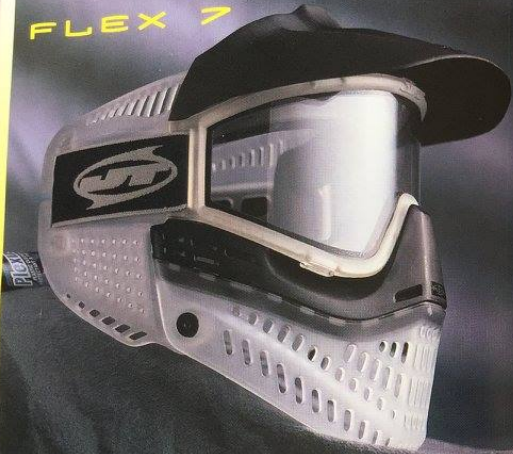

FLEX 7

Flex-7™ Thermal Systems
ARE THE STANDARD OF THE FLEX-7 MODELS. BOTH SYSTEMS OFFER THE ULTIMATE IN ANTI-FOG PERFORMANCE AND COMFORT.