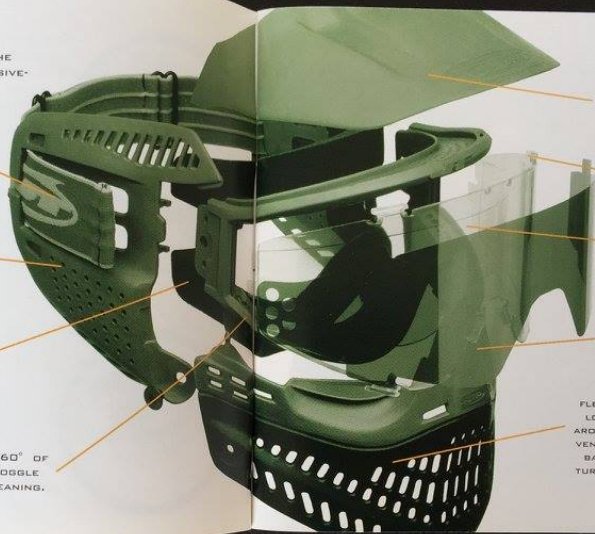

Anatomy of a Champion

THE SPECTRA SERIES OF GOGGLES ARE UNEQUIVOCALLY THE BEST IN THE WORLD AND THE ONLY ONE DESIGNED EXCLUSIVELY FOR THE SPORT OF PAINTBALL.

THE ONLY GOGGLE FRAME OFFERING 260° OF PERIPHERAL VISION AND THE ONLY GOGGLE THAT CAN BE FIELD STRIPPED FOR CLEANING.

SPECTRA SINGLE LENS OF .10" THICK LEXAN WITH EXTRA TOUGH SILICONE HARD COAT RESISTS SCRATCHING.

TEMPORARY TINTS FOR HIGH-LIGHTING OBJECTS ON CLOUDY OR SUNNY DAYS.