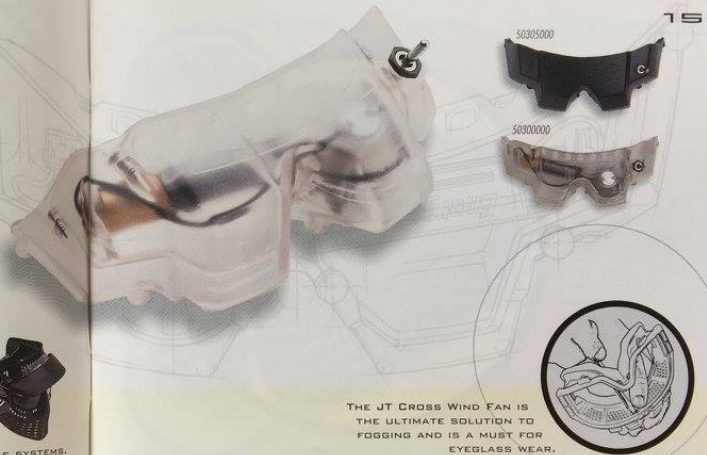

THE JT CROSS WIND FAN IS
THE ULTIMATE SOLUTION TO
FOGGING AND IS A MUST FOR
EYEGLOSS WEAR.