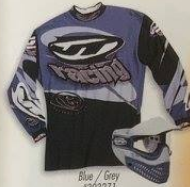

Blue / Grey
#303271