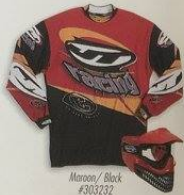

Maroon / Black
#303232