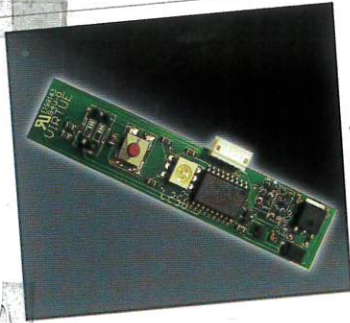

VIRTUE NME BOARD

Custom built for professional player, Nicky Vegas

part no. VPNNMEVB

- 100% tournament legal
- Virtually infinite firing capabilities
- PSP ramping, NXL mode, full auto, breakout mode
- Adjustable ramp percentage and activation speed
- Adjustable debounce, eye sensitivity, AMB & ABS

"Upgrading your NME with a Virtue board is like getting an entirely new marker. You'll shoot faster, smoother, more consistent streams of paint than ever before."

NME

*Virtue advantages in
Enhanced eye logic
Nicky Vegas Approved
Faster rate of fire
Lifetime warranty*