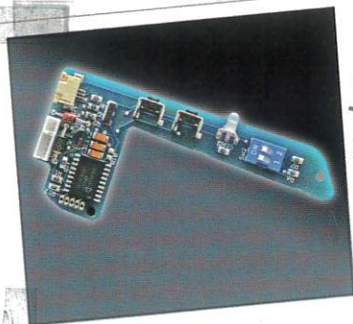

Compatible with the 2005 Proto Matrix

VIRTUE PROTO MATRIX BOARD

For the 2005 and 2006 Proto Matrix

part no. VPPROVB

1. 100% tournament legal
   - 7 base modes, Infinite firing capabilities
   - Multi color LED programming with Instant On
   - PSP ramping, NXL mode, full auto, breakout mode
   - Adjustable ramp percentage and activation speed
   - Adjustable debounce, eye sensitivity, AMB & ABS
2. Upgrade choice of NXL San Diego Legacy.

Proto Matrix

*Virtue advantages in
Easy programming menu
Virtue eye & trigger logic
30 day money back guarantee
Lifetime warranty*

PSP Ramping
100% PSP legal when set @ 15bps. First 3 shots are semi. After 3 shots, ramps to your Max rate of Fire setting. Let go of the trigger for 1 second and the 3 shot semi-auto count restarts.

NXL Full Auto
100% NXL legal when set to 15bps. First 3 shots are semi. After 3 shots, hold the trigger down for full auto. Let go of the trigger for 1 second and the 3 shot semi auto count restarts.

Breakout Mode
Turn the gun on, first shot shoots full auto as long as the trigger is held. Release the trigger and the gun goes into Ramp Mode. Power the gun off then on again to repeat the breakout cycle.

Ramp Mode
The only fully adjustable ramp mode giving you total control of how your gun fires. Make your marker shoot insanely fast, or just ramp a little for a slight performance boost.

Semi Auto
100% NPPL Legal. The fastest legal semi auto mode in paintball. Virtue's advanced eye and trigger logic will make your gun shoot faster, more consistent ropes of paint than ever before.

Full Auto
Hold down the trigger and your marker fires full auto to the max rate of fire your leader can feed. Virtue's advanced eye and trigger logic, makes this the fastest mode in paintball!

Auto Response
This setting will make you shoot twice as fast as you can pull the trigger. Your marker will shoot 1 shot when you pull the trigger and 1 shot when you release the trigger.

"Those boards are great! They worked without a flaw and the guys all want one now." Gary Shows
San Diego Legacy

VirtuePaintball.com/VirtuePaintball.com