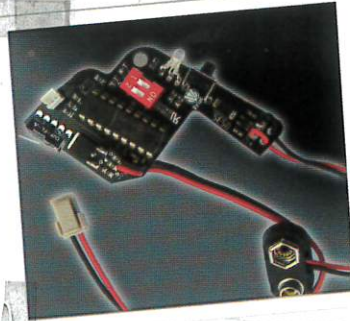

"The Virtue Cyborg board is a **MUST HAVE upgrade** for all Cyborg owners. The folks at MacDev agree. They've made it a **factory recommended upgrade.**"

Semi Auto

100% NPL Legal.
The fastest legal semi auto mode in paintball. Virtue's advanced eye and trigger logic will make your gun shoot faster, more consistent ropes of paint than ever before.

Breakout Mode

Turn the gun on, first shot shoots full auto as long as the trigger is held. Release the trigger and the gun goes into Ramp Mode. Power the gun off then on again to repeat the breakout cycle.

Ramp Mode

The only fully adjustable ramp mode giving you total control of how your gun fires. Make your marker shoot insanely fast, or just ramp a little for a slight performance boost.

Auto Response

This setting will make you shoot twice as fast as you can pull the trigger. Your marker will shoot 1 shot when you pull the trigger and 1 shot when you release the trigger.

Full Auto

Hold down the trigger and your marker fires full auto to the max rate of fire your loader can feed. Virtue's advanced eye and trigger logic, makes this the fastest mode in paintball!

Auto Response

This setting will make you shoot twice as fast as you can pull the trigger. Your marker will shoot 1 shot when you pull the trigger and 1 shot when you release the trigger.

Cyborg

*Virtue advantages...
Enhanced eye logic
Simple trigger programming
Faster rate of fire
Lifetime warranty*

PSP Ramping
100% PSP legal when set @ 15bps. First 3 shots are semi. After 3 shots, ramps to your Max rate of Fire setting. Let go of the trigger for 1 second and the 3 shot semi-auto count restarts.

NXL Full Auto
100% NXL legal when set @ 15bps. First 3 shots are semi. After 3 shots, hold the trigger down for full auto. Let go of the trigger for 1 second and the 3 shot semi-auto count restarts.

VirtuePaintball.com/VirtuePaintball

part no. VPCYBVB