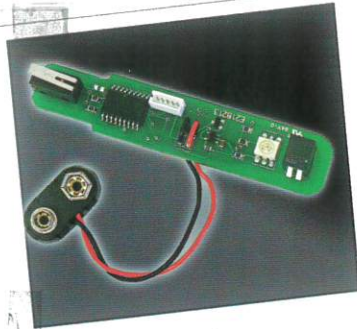

VirtuePaintball.com/VirtuePaintball

part no. VPCYBVB

part no. VPCYBVB

VIRTUE

SHOCKER/NERVE BOARD

Enhanced with breakbeam eye logic for your Shocker.

part no. VP-SHOVB

- * 100% tournament legal
- * Virtually infinite firing capabilities
- * Multicolor LED, easy programming without opening grips.
- * PSP ramping, NXL mode, full auto, breakout mode
- * Adjustable ramp percentage and activation speed
- * Adjustable debounce, eye sensitivity, AMB & ABS

"The Virtue board is really easy to use and outperforms the other board that was in my Shocker. It is amazing."

Matt Chan Tsin - FaceFull Magazine

Shocker

Semi Auto

100% NPPL Legal.

The fastest legal semi auto mode in paintball. Virtue's advanced eye and trigger logic will make your gun shoot faster, more consistent ropes of paint than ever before.