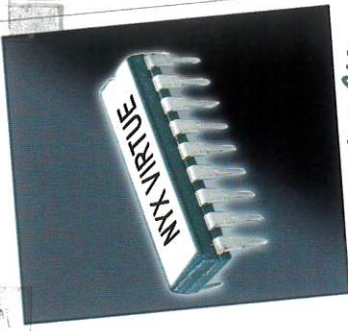

NYX MATRIX & DEMON ANGEL VIRTUE UPGRADE CHIPS

easy drop-in installation. instant performance upgrade.

- 100% tournament, legal in any league
- 7 base modes with infinite firing capabilities
- PSP ramping, NXL mode, full auto, breakout mode
- Adjustable ramp percentage and activation speed
- Adjustable debounce, eye sensitivity, AMB & ABS

"Take the stock programming in your marker to the next level with a Virtue upgrade chip. Increased performance, lightning fast speeds. What are you waiting for?"

Nyx Matrix Chip

VIRTUE NYX MATRIX CHIP

part no. VPNYXVC

watch videos of
VIRTUE in action @
VirtuePaintball.com
or by phone:
(631) 265-8478