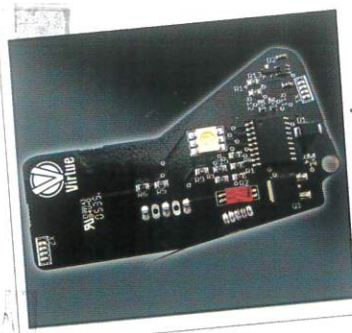

- 100% tournament legal
- Virtually Infinite firing capabilities
- 7 color LED with instant-on
- PSP ramping, NXL mode, full auto, breakout mode
- Adjustable ramp percentage and activation speed
- Adjustable debounce, eye sensitivity, AMB & ABS

"Virtue takes the Intimidator to the next level in performance and reliability. Your Intimidator will be faster and shoot smoother, more consistent ropes of paint than ever before."

Semi Auto

100% NIPPL Legal.
The fastest legal semi auto mode in paintball. Virtue's advanced eye and trigger logic will make your gun shoot faster, more consistent ropes of paint than ever before.

PSP Ramping

100% PSP legal when set @ 15bps. First 3 shots are semi. After 3 shots, ramps to your Max rate of Fire setting. Let go of the trigger for 1 second and the 3 shot semi-auto count restarts.

NXL Full Auto

100% NXL legal when set @ 15bps. First 3 shots are semi. After 3 shots, hold the trigger down for full auto. Let go of the trigger for 1 second and the 3 shot semi auto count restarts.

Full Auto

Hold down the trigger and your marker fires full auto to the max rate of fire your loader can feed. Virtue's advanced eye and trigger logic, makes this the fastest mode in paintball!

Breakout Mode

Turn the gun on, first shot shoots full auto as long as the trigger is held. Release the trigger and the gun goes into Ramp Mode. Power the gun off then on again to repeat the breakout cycle.