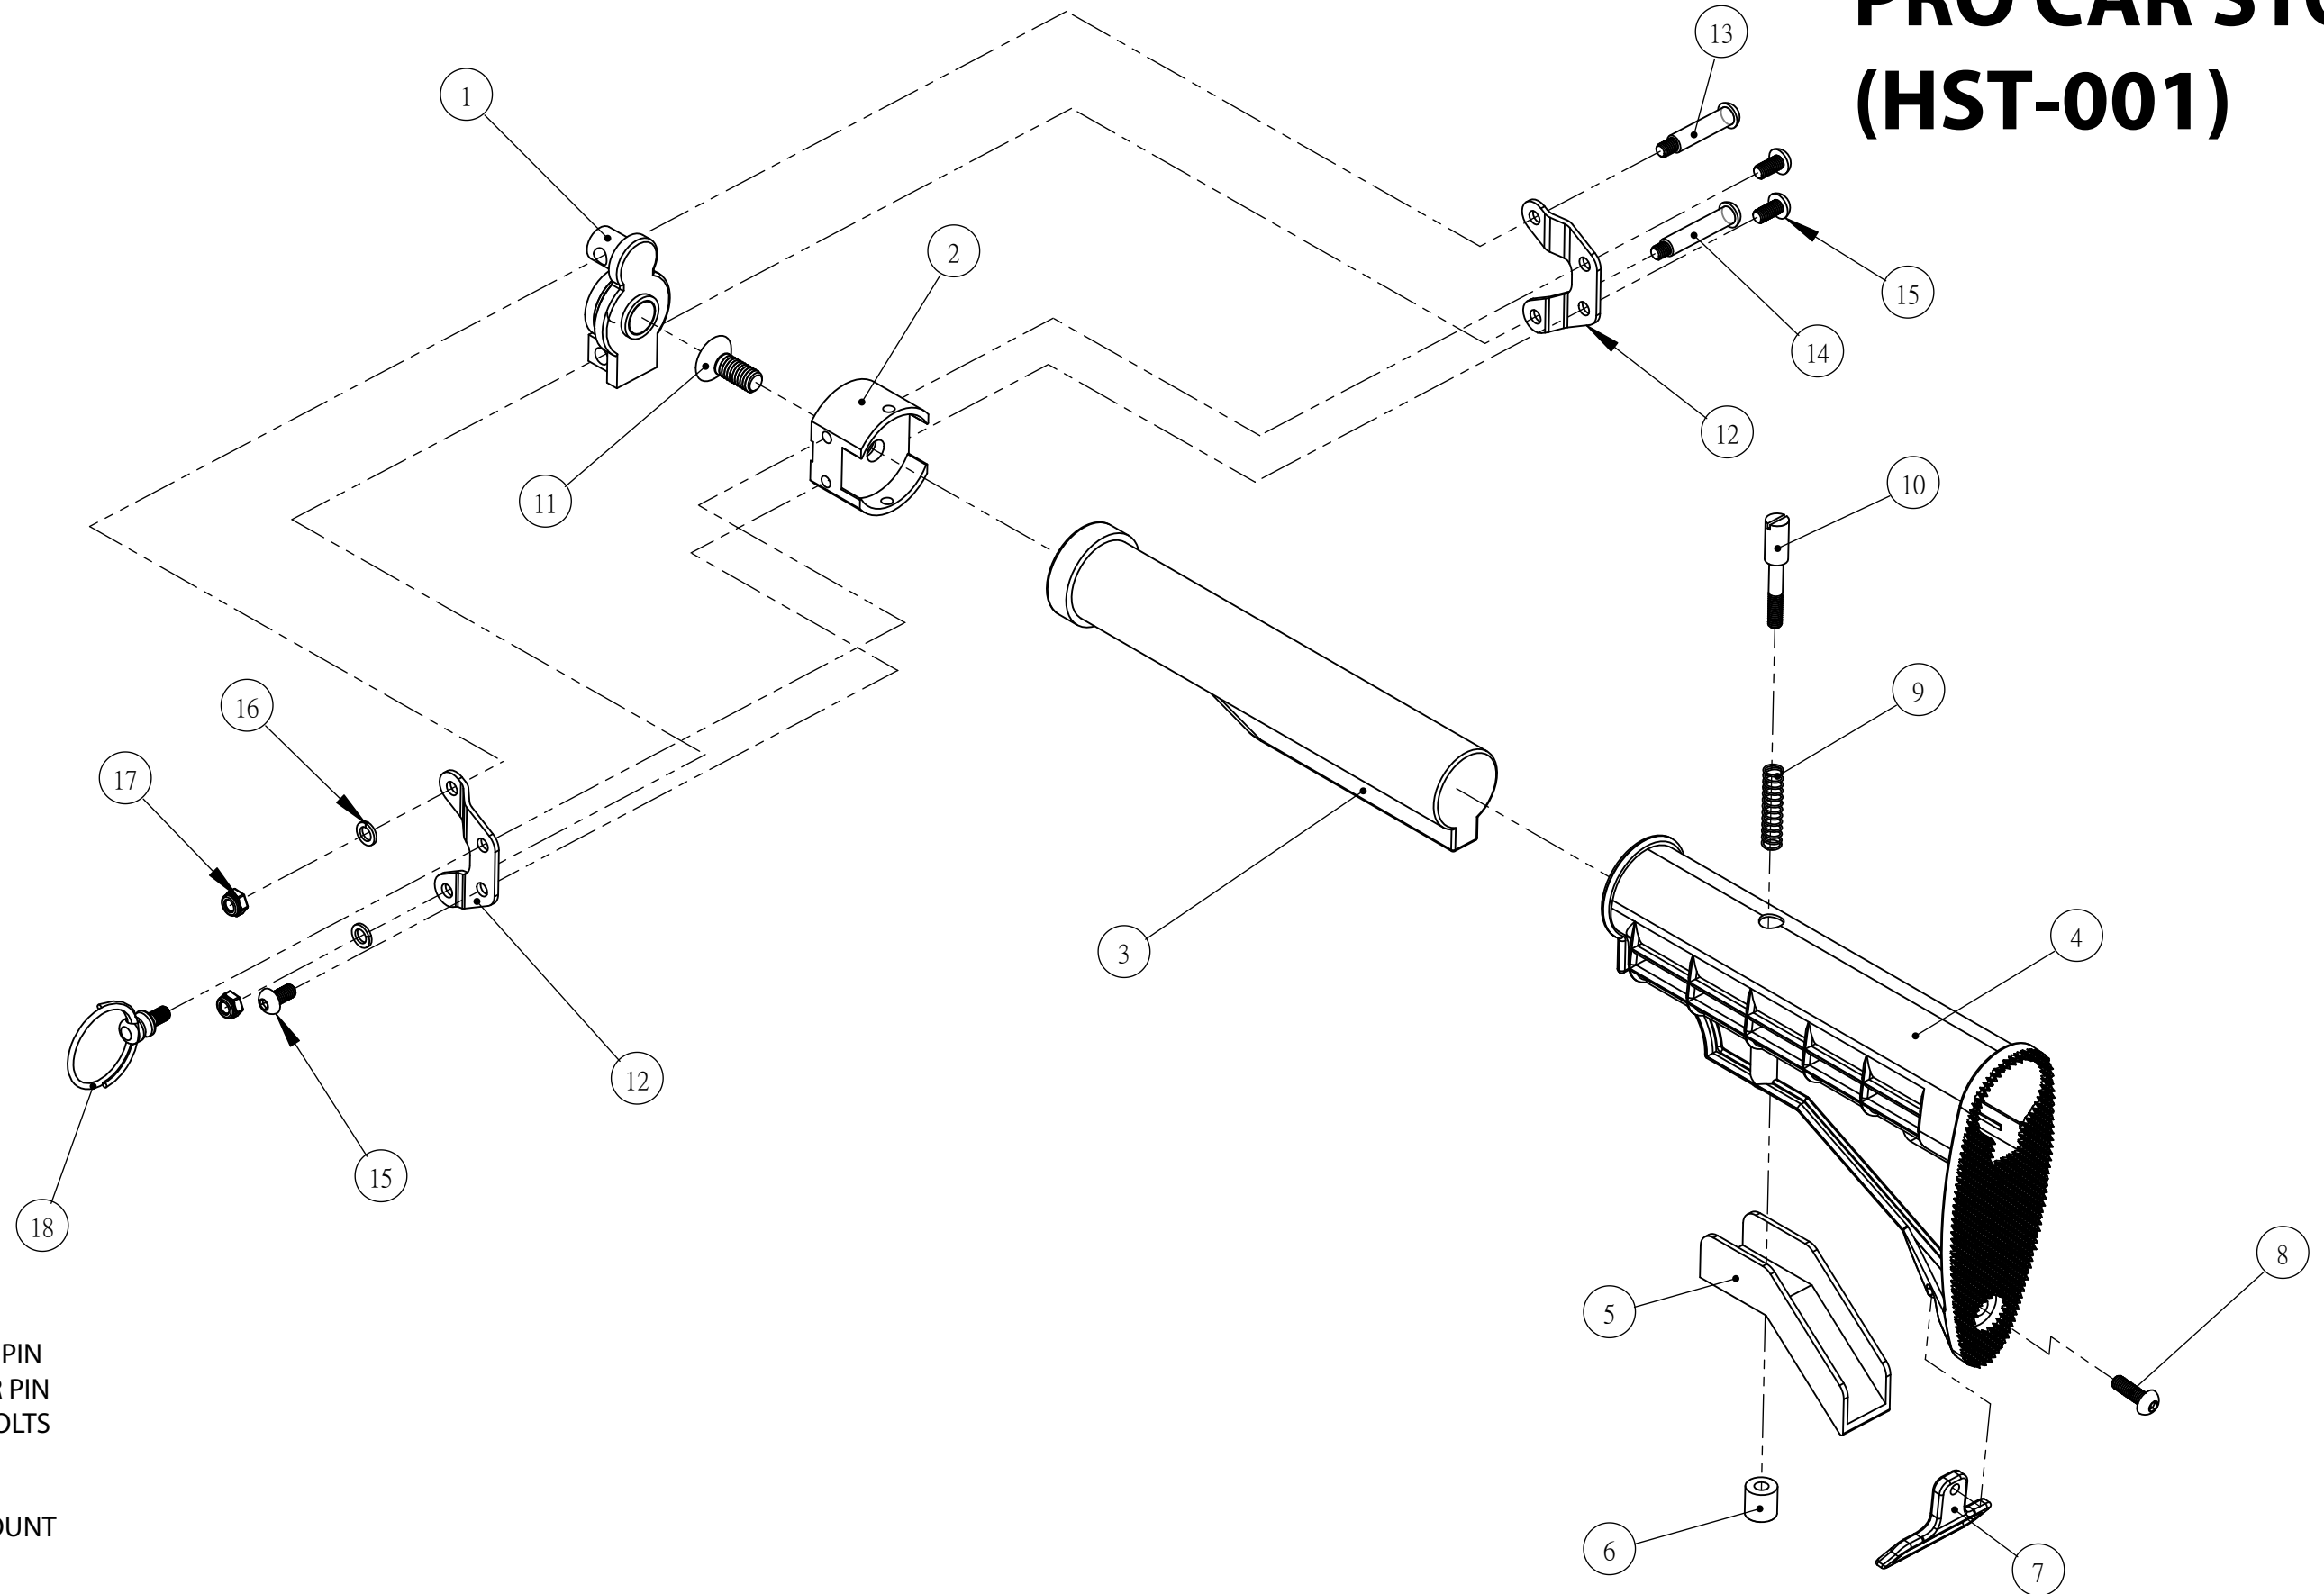

APPENDIX H

COMMANDO PRO CAR STOCK (HST-001)

#	PART NAME
1	END PLATE
2	BUFFERTUBE MOUNT
3	METAL BUFFERTUBE
4	BUTTSTOCK
5	LENGTH ADJUSTER
6	ADJUSTER NUT
7	SLING MOUNT
8	SLING MOUNT BOLT
9	ADJUSTER SPRING
10	ADJUSTER BOLT
11	BUFFER TUBE BOLT
12	METAL BRACKETS
13	UPPER STOCK RETAINER PIN
14	LOWER STOCK RETAINER PIN
15	BUFFER TUBE MOUNT BOLTS
16	WASHERS
17	PIN LOCKING NUTS
18	SINGLE POINT SLING MOUNT