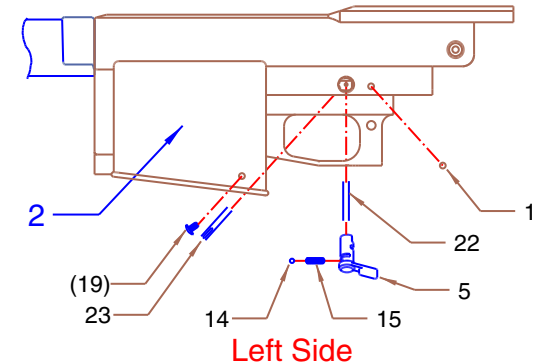

AVAILABLE VERSION

Part No.: TS1100T85  
 Description: TACTICAL RECEIVER FOR AT85  
 Features: 3-Position Tactical Selector  
 Magazine Reversal Lock-out  
 De-Coupling Port

Item	Component	Description	Qty Required
1	TS1005	RED DOT	1
2	TS1101	RECEIVER	1
3	**TS1101-3	BUTTON COVER	1
4	TS1102	GUIDE PLATE	1
5	**TS1105-3	SELECTOR 3 POSITION	1
—	(TS1105-T)	SELECTOR, TACTICAL	—
6	TS1106	CLIP RELEASE OUTER	1
7	TS1107	CLIP RELEASE INNER	1
8	TS1108	FOREND	1
9	TS1109	LOADER LATCH	1
10	TS1114	COG PULL	1
11	**TS1117	COUPLING BUTTON	1
12	TS1120	COG	1
13	TS1121	COG CLIP	1
14	TS1130	CHROME STEEL BALL	1
15	TS1150	SELECTOR SPRING	1
16	TS1151	LATCH SPRING	1
17	TS1152	CLIP RELEASE SPRING	1
18	**TS1154	BUTTON SPRING	1
19	TS1180	SIDE COVER SCREW	3
—	(TS1180)	MAGAZINE REVERSAL LOCK-OUT	1
20	TS1181	CLIP RELEASE SCREW	1
21	TS1182	LOADER LATCH SCREW	1
22	TS1190	SELECTOR SHAFT	1
23	TS1191	SELECTOR RETAINER PIN	1
24	TS1863	CYCLE SPOOL DAMPENER	3

( ) Available on TS1100T85 only.  
 \*\* Available on TS1100 only.

Right Side

Left Side