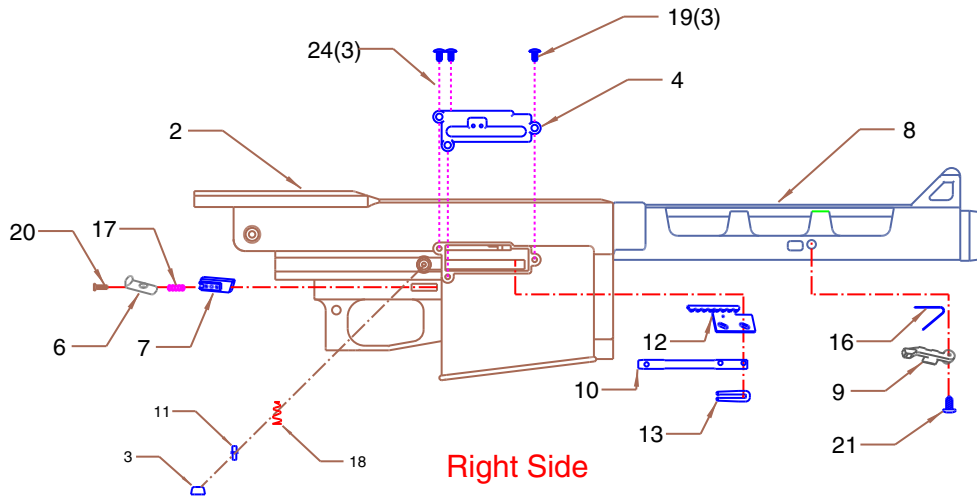

AVAILABLE VERSION

Part No.: TS1100T85  
 Description: TACTICAL RECEIVER FOR AT85  
 Features: 3-Position Tactical Selector  
 Magazine Reversal Lock-out  
 De-Coupling Port

Item	Component	Description	Qty Required
1	TS1005	RED DOT	1
2	TS1101	RECEIVER	1
3	**TS1101-3	BUTTON COVER	1
4	TS1102	GUIDE PLATE	1
5	**TS1105-3	SELECTOR 3 POSITION	1
—	(TS1105-T)	SELECTOR, TACTICAL	—
6	TS1106	CLIP RELEASE OUTER	1
7	TS1107	CLIP RELEASE INNER	1
8	TS1108	FOREND	1
9	TS1109	LOADER LATCH	1
10	TS1114	COG PULL	1
11	**TS1117	COUPLING BUTTON	1
12	TS1120	COG	1
13	TS1121	COG CLIP	1
14	TS1130	CHROME STEEL BALL	1
15	TS1150	SELECTOR SPRING	1
16	TS1151	LATCH SPRING	1
17	TS1152	CLIP RELEASE SPRING	1
18	**TS1154	BUTTON SPRING	1
19	TS1180	SIDE COVER SCREW	3
—	(TS1180)	MAGAZINE REVERSAL LOCK-OUT	1
20	TS1181	CLIP RELEASE SCREW	1
21	TS1182	LOADER LATCH SCREW	1
22	TS1190	SELECTOR SHAFT	1
23	TS1191	SELECTOR RETAINER PIN	1
24	TS1863	CYCLE SPOOL DAMPENER	3

( ) Available on TS1100T85 only.  
 \*\* Available on TS1100 only.

Right Side

Left Side