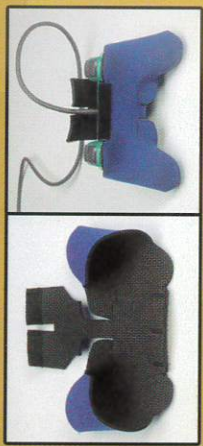

Comfort Covers

Patent Pending

Introducing the most exciting Sony-PlayStation™ and Sega Dreamcast™ accessory ever! This is not just hype! This super soft, snug fitting Neoprene cover fits like a glove on the standard Sony-PlayStation™, PS2™ Dual Shock™, and Sega Dreamcast™ game controllers. It allows the player to perform at higher levels and for longer periods without discomfort.

Nonslip Neoprene surface on the inside keeps cover secure on controller.

PlayStation and PS2 is a registered trademark of Sony.

Toll Free 1-877-873-3432