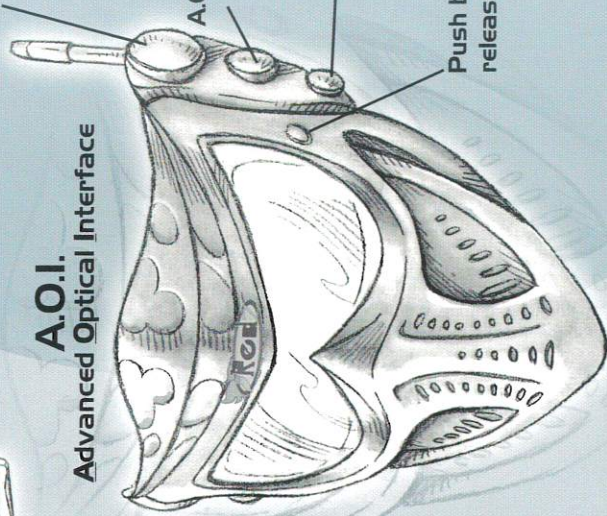

hreadz

The Fury™ Paintball marker

Reactor 5000™ Reactionary paintball feeding system included.

Log modes
5 digital
s of fire

Power piston

Inline progressive
regulator

Optional communica-
tion system for non-
tournament games.

A.O.I. Advanced Optical Interface

A.O.I. circuit board
w/data port

Lithium
battery

Push button lens
release w/safety

Redz Comfort Gear

3 Reeves Station Rd. · Medford, NJ 08055

Toll Free 1.877.873.3432

The Future