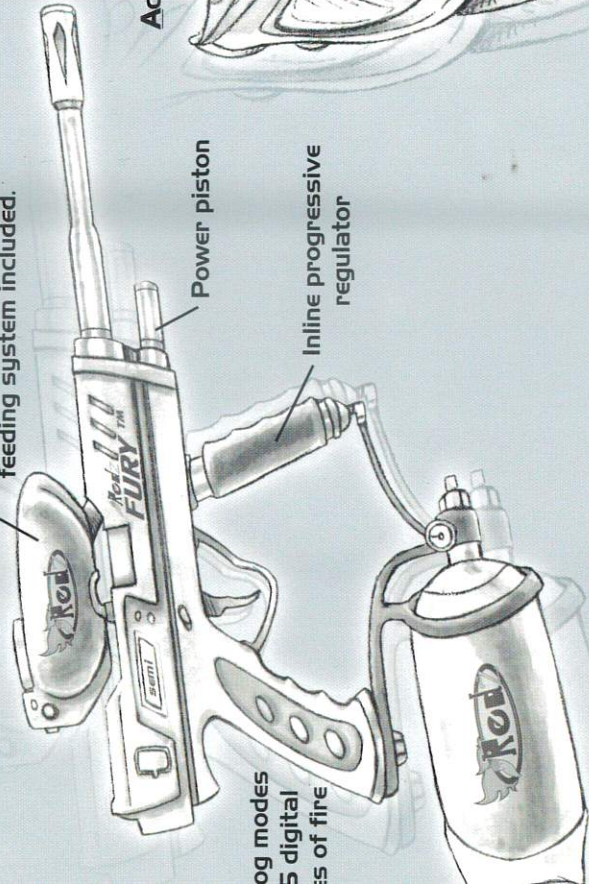

The Fury™ Paintball marker

Reactor 5000™ Reactionary paintball feeding system included.

Log modes
5 digital
s of fire

Power piston

Inline progressive
regulator

Optional communica-
tion system for non-
tournament games.