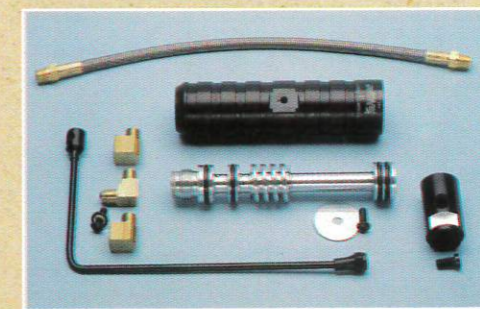

08-3-AUT WD HL.....68 AUTOMAG WHISPERING DEATH (HL)