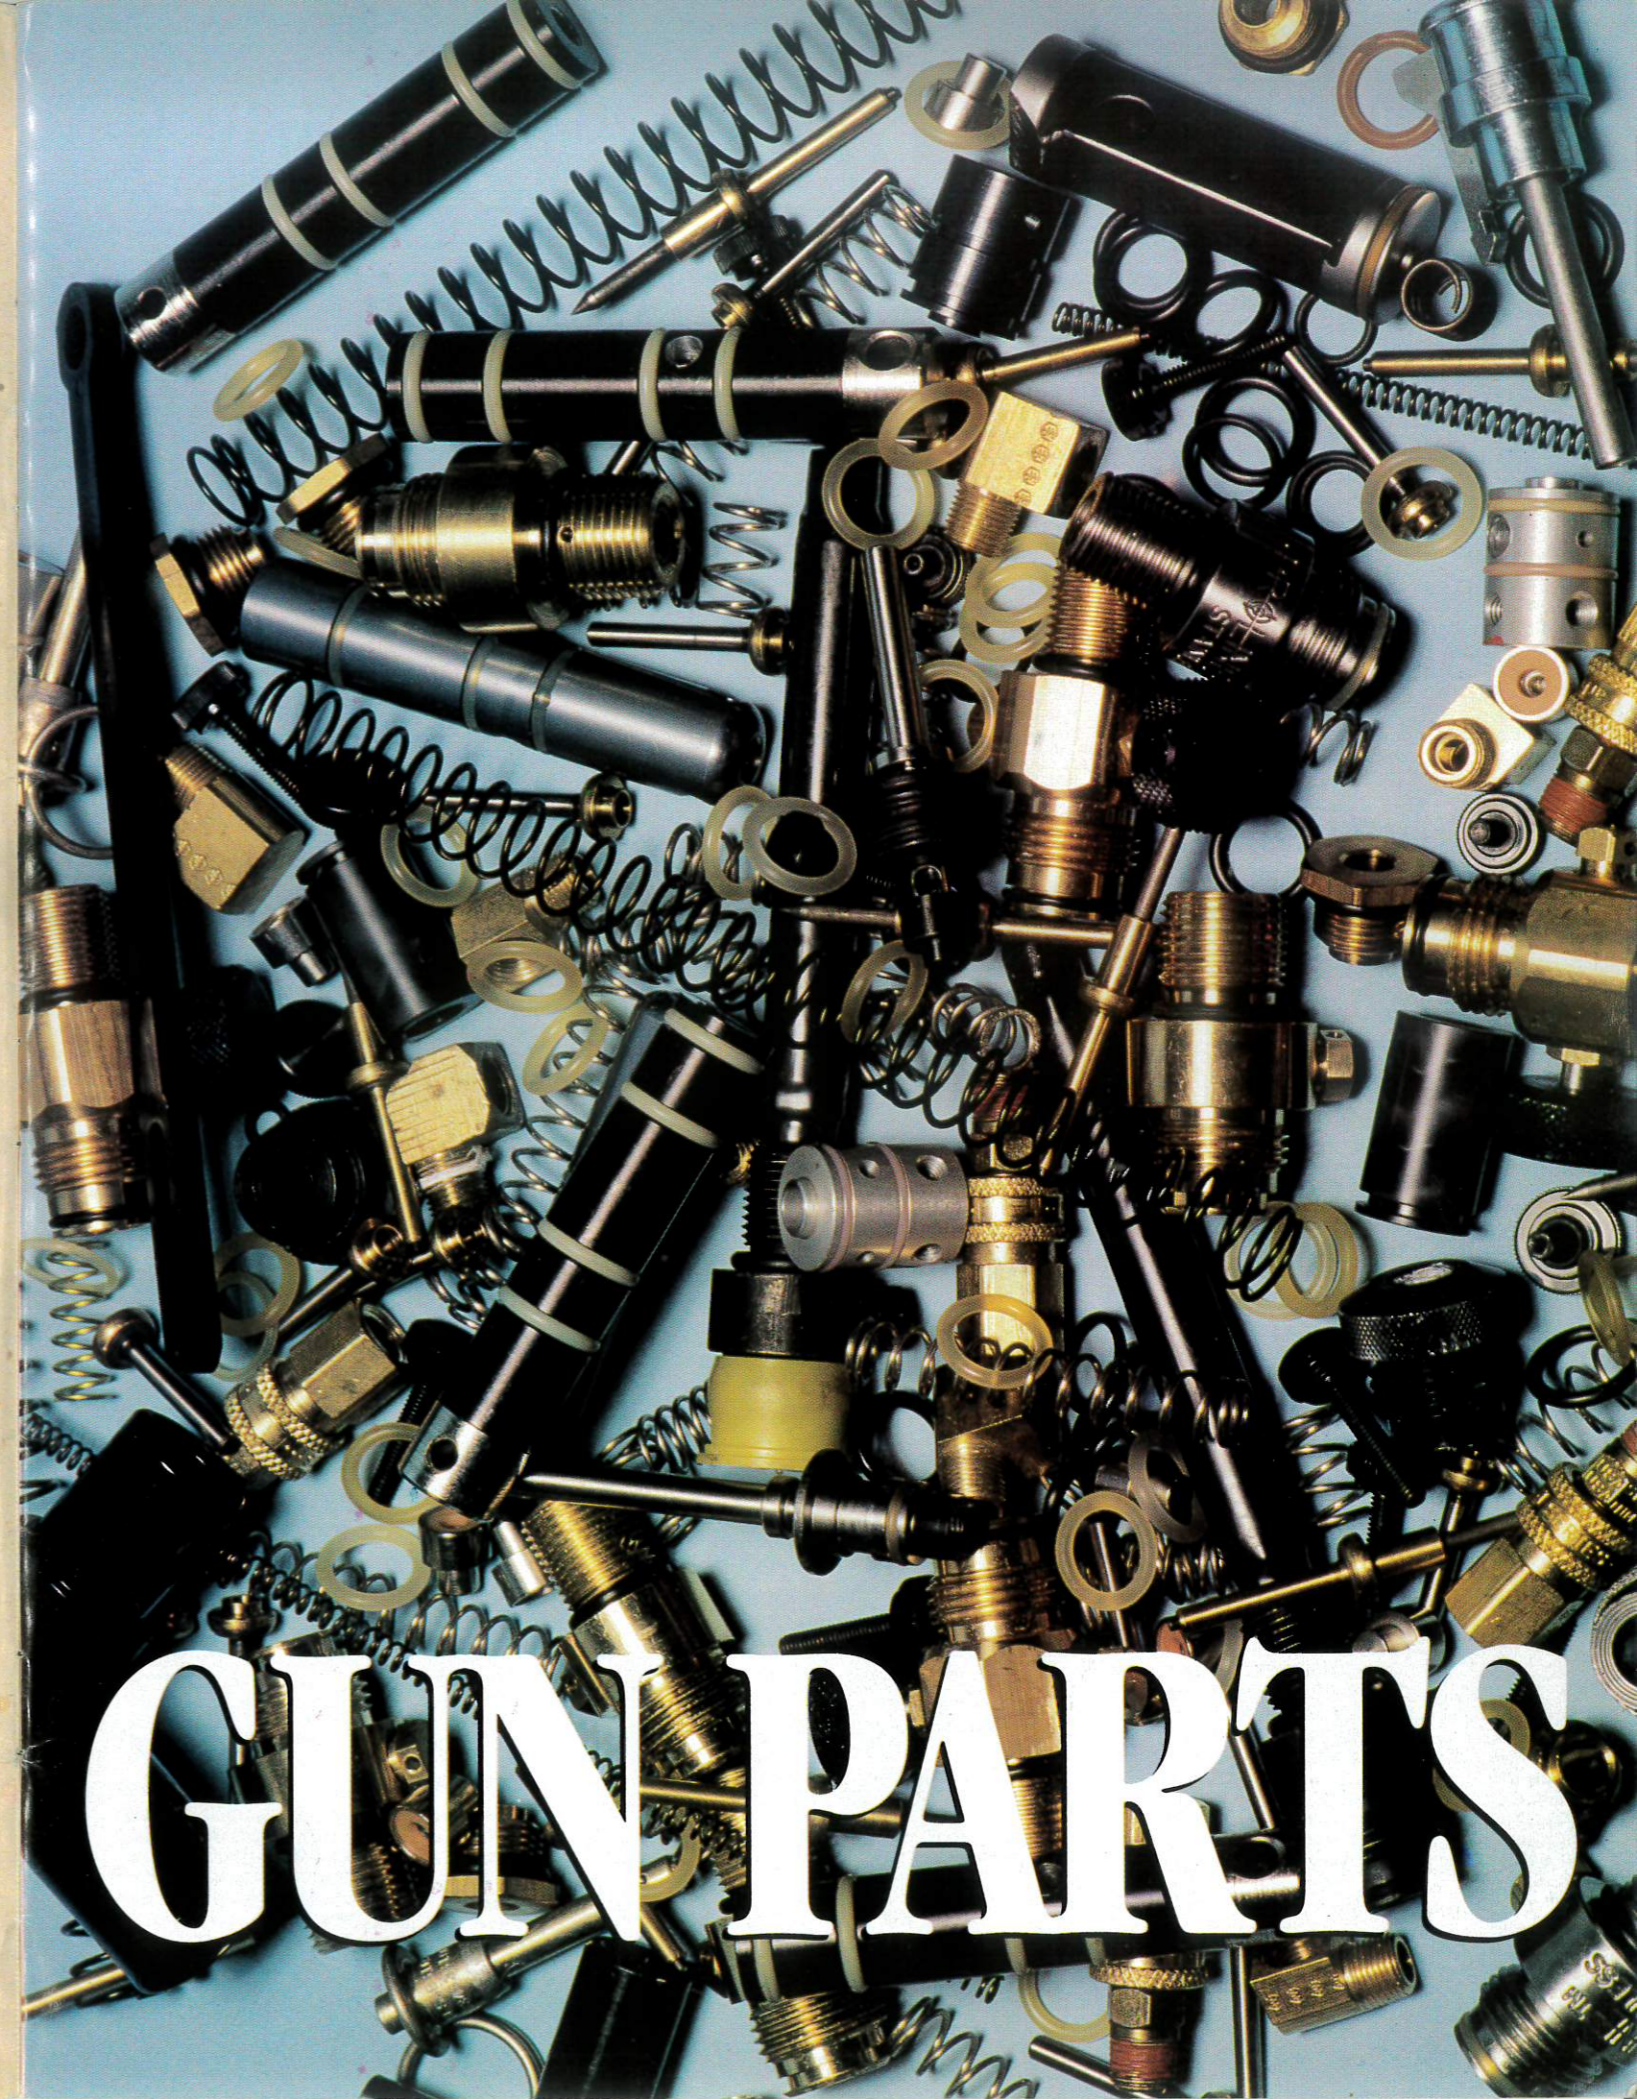

THINK SAFETY!

National Paintball
Supply Cautions All
Players to Handle
CO2 Carefully,
Allowing only
Experienced
Operators with
Proper Equipment
to Fill Your Bottles.

Safe Play is
Everyone's
Responsibility!