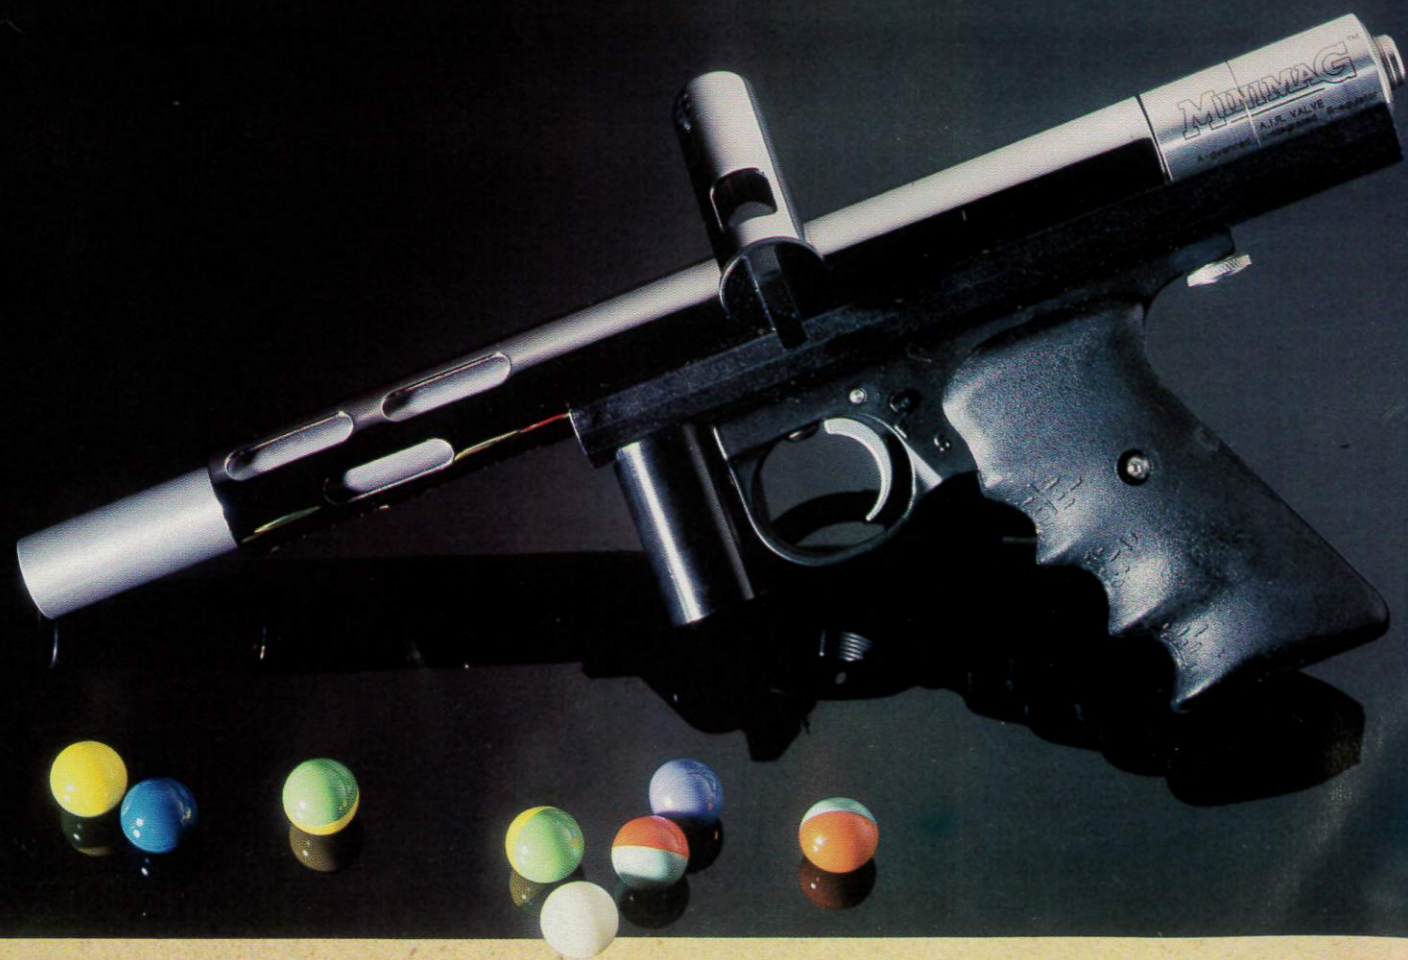

"If you don't see a specific product listed in our catalog, please call one of our mail order experts for more information."

GUNS

DIABLO 1

This paintball gun is in service with the U.S. Military as a training weapon. Super accurate 11" honed barrel, adjustable auto-trigger, self-centering hammer, and M-16 receiver. This is one of the most accurate & best built pump guns on the market.