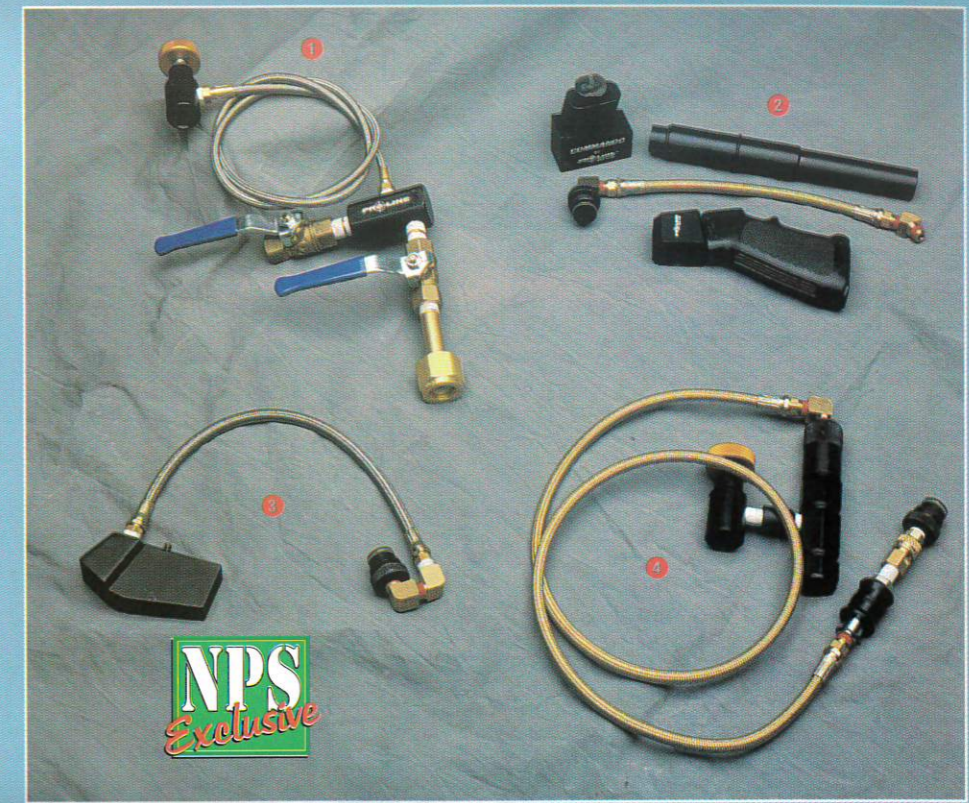

- 10-3- WGP B E 45.....WGP BRASS ELBOW 45 DEGREES
- 10-3- WGP B E 90.....WGP BRASS ELBOW 90 DEGREES
- 10-3- WGP B/L AD.....WGP BOTTOM LINE ADAPTER
- 10-3- WGP B/L ANG.....WGP BOTTOM LINE ANGLE ADAPTER
- 10-3- WGP C/A FE.....WGP FEMALE PLUG ADAPTER
- 10-3- WGP C/A MA.....WGP MALE PLUG ADAPTER

- 18-7- AUT BRL 8.....8 INCH BRL SLICK AUTOMAG
- 18-7- AUT BRL 10.....10 INCH BRL SLICK AUTOMAG
- 18-7- F11 BRL 14.....14 INCH BRL SLICK F1 ILLUST.
- 18-7- PAM BRL 14.....14 INCH BRL SLICK PRO-AM
- 18-7- PAM BRL 16.....16 INCH BRL SLICK PRO-AM
- 18-7- TRC BRL 16.....16 INCH BRL SLICK TRACER
- 18-7- VMS BRL 16.....16 INCH BRL SLICK VM68

- 38-3- HOS 5 GLD.....5 INCH HOSE GOLD
- 38-3- HOS 9 GLD.....9 INCH HOSE GOLD
- 38-3- HOS 24 GLD.....24 INCH HOSE GOLD
- 38-3- HOS 36 GLD.....36 INCH HOSE GOLD
- 38-3- HOS 42 GLD.....42 INCH HOSE GOLD
- 38-3- HOS 50 GLD.....50 INCH HOSE GOLD
- 38-4- KIT HPS.....FRED SCHULTZ DOUBLE A/C (W/TANK)
- 38-4- KIT MPS-2.....MPS AUTOMAG (LOW PRESSURE)
- 38-4- KIT MPS-3.....MPS AUTO COCKER (LOW PRESSURE)
- 38-4- P/L U/R AC.....PRO-LINE UNIREG AUTO COCKER
- 38-4- P/L U/R AM.....PRO-LINE UNIREG AUTOMAG
- 38-4- P/L U/R RM.....PRO-LINE UNIREG REMOTE *HI PRESS*
- 38-3- P/L U/R VM.....PRO-LINE UNIREG VM68