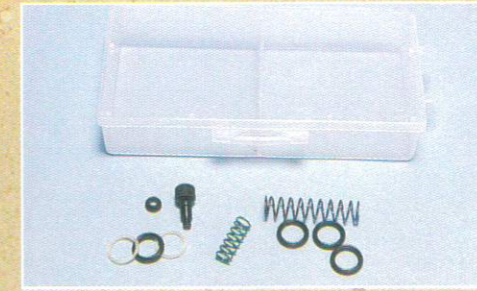

29-1/I P KT ST.....PARTS KIT STINGRAY

29-1/I P KT TC.....PARTS KIT TRRACER