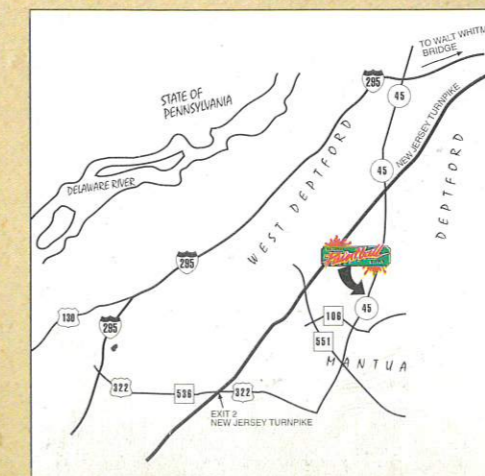

Visit our Store!

We're easy to find in Mantua, NJ. See map below. Our store hours are:
M-F 9:00am - 8:00pm
Sat. 9:00am - 6:00pm
Sun. 9:00am - 2:00pm

Directions to Our Store

From North Jersey & New York:
Take the NJ Turnpike South to Exit 2 to Route 322 East, to Route 45 North. Go about 3.3 miles and we are located on the left.

From Atlantic City & Shore Points:
Take Route 322 West to Route 45 North. Go about 3.5 miles and we are located on the left.

From Philadelphia & Central Pennsylvania:
Take the PA Turnpike to Route 76 East, over the Walt Whitman Bridge to Route 42 South to Interstate 295 South to Exit 24A onto Route 45 South. Go about 7 miles and we are located on the right.

From the Pocono Mountains:
Take the NE Extension South to Route 76 East over the Walt Whitman Bridge to Route 42 South to Interstate 295 South to Exit 24A onto Route 45 South. Go about 7 miles and we are located on the right.

From Delaware & South:
Take Interstate 95 North over the Commodore Barry Bridge onto Route 322 East to Route 45 North. Go about 3.3 miles and we are located on the left.

Photo© Ron Farina Photography
Catalog Design, Pre-Press and Printing
by Advertising Systems, Inc. Marlton NJ