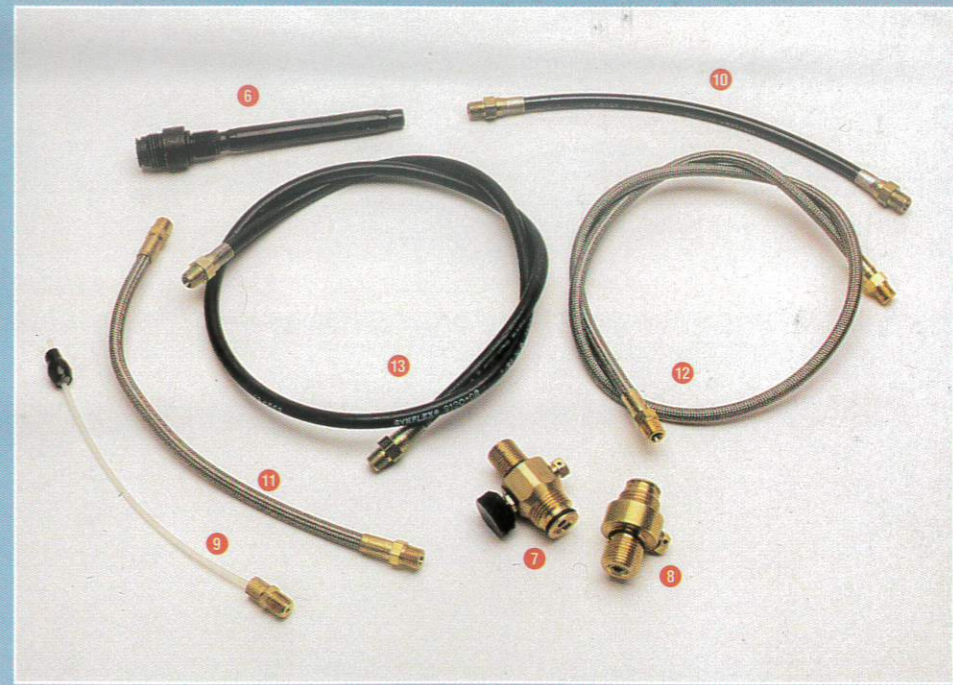

Protect your bottle's Pin Valve with strong, durable thread savers.

FOR INFORMATION CALL 609-464-1068 FOR ORDERS CALL 800-346-5615