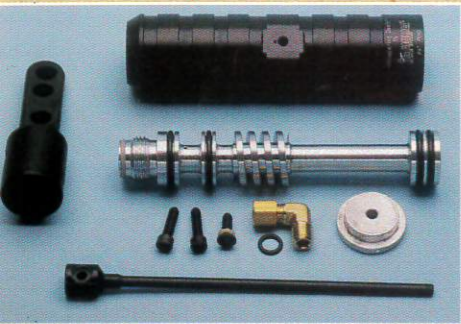

12-4-SP SFT SPG.....SPLATMASTER SAFETY DETENT SPRING
12-4-SP SPE WHL.....SPLATMASTER SPEED WHEEL
12-4-SP TRG GRN.....SPLATMASTER TRIGGER GREEN
12-4-SP VAL ASS.....SPLATMASTER VALVE ASSEMBLY

13-2-135782-000.....DAISY STINGRAY O-RING
13-2-136925-000.....DAISY STINGRAY VALVE SEAL
13-2-136926-000.....DAISY STINGRAY TUBE SEAL
13-2-136932-000.....DAISY STINGRAY PIN RETAINER-1410
13-2-136933-000.....DAISY STINGRAY PIN RETAINER-1250
13-2-136941-000.....DAISY STINGRAY COCKING SCREW
13-2-136950-000.....DAISY STINGRAY TRIGGER SPRING
13-2-136959-000.....DAISY STINGRAY VALVE O-RING
13-2-136965-000.....DAISY STINGRAY BOLT O-RING
13-2-136967-000.....DAISY STINGRAY HAMMER O-RING
13-2-164116-000.....DAISY STINGRAY GROUP OF O-RINGS
13-2-164118-000.....DAISY STINGRAY HAMMER SPRING KIT
13-2-64097.....DAISY STINGRAY BOLT TRANSFER LINK
13-2-S/R STK EL.....DAISY STINGRAY STOCK ELBOW

PAINTGUN PARTS

0-3-WGP THUMPR.....WGP THUMPER EXPANSION CHAMBER
0-3-A/C FX CN.....AUTO COCKER FX COMPLETE KIT
0-3-A/C PSH PN.....AUTO COCKER STANDARD PUSH PIN