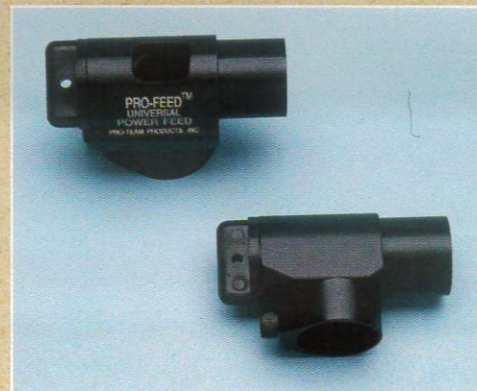

16-ARM UN PF NL.....ARMSON UNIVERSAL POWER FEED 1"
16-ARM UN PF PH.....ARMSON UNIVERSAL POWER FEED 7/8"
16-CMI M/B NEL.....CMI MUZZLE BREAK 1 INCH
16-CMI M/B PHT.....CMI MUZZLE BREAK 7/8 INCH
16-EXP CHMB DLX.....EXPANSION CHAMBER DELUXE
16-GRIP STOCK.....M-16 GRIP STOCK ADAPTER
16-NEL PUMP.....NELSON PUMP FOR NELSPOT PISTOL
16-EXP CHMB HHH.....EXPANSION CHAMBER HIGH CAPACITY
16-EXP REMOTE.....EXPANSION REMOTE ADAPTER
16-SHER A/T FRM.....SHERIDAN AUTO-TRIGGER FRAME
16-SPG KIT S/SH.....STRAIGHT SHOT SPRING KIT
16-SPG KIT T/PG.....THUNDER PIG SPRING KIT
16-TRG/SHOE BRS.....BRASS TRIGGER SHOE
16-VEL ADJ ROD.....VELOCITY ADJUSTMENT ROD