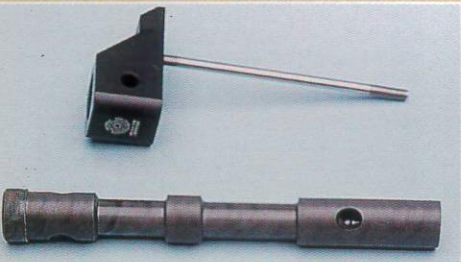

WORR GAME PRODUCTS ACCESSORIES

10-3-A/C RCK RG.....AUTO COCKER ROCK REGULATOR

PAINTGUN PARTS

0-3-WGP THUMPR.....WGP THUMPER EXPANSION CHAMBER
0-3-A/C FX CN.....AUTO COCKER FX COMPLETE KIT
0-3-A/C PSH PN.....AUTO COCKER STANDARD PUSH PIN