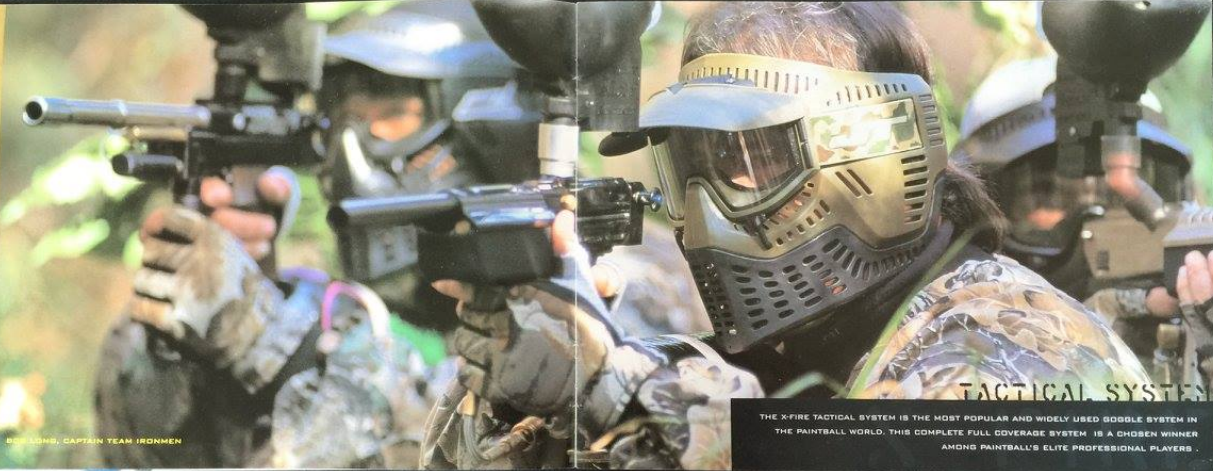

TACTICAL

BEAUMONT, CAPTAIN TEAM IRONMEN

TACTICAL SYSTEM