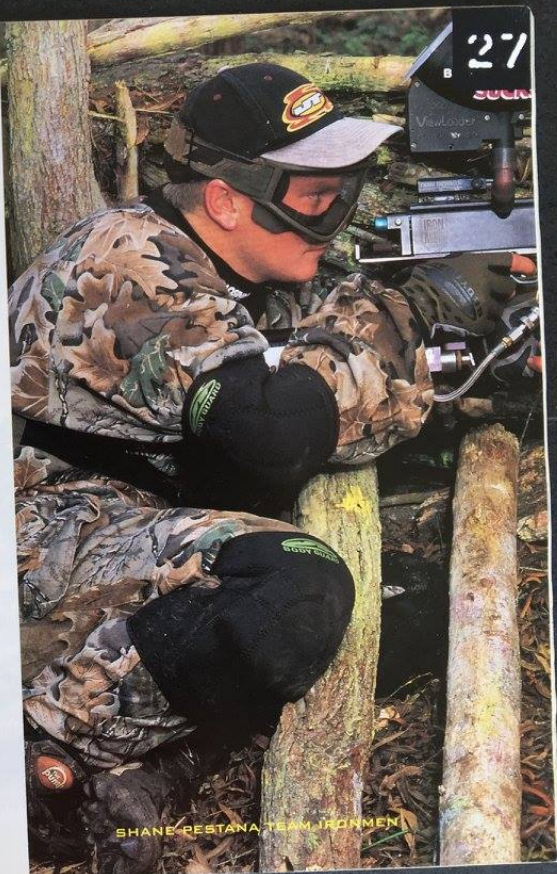

SHANE RESTANA TEAM IRONMEN