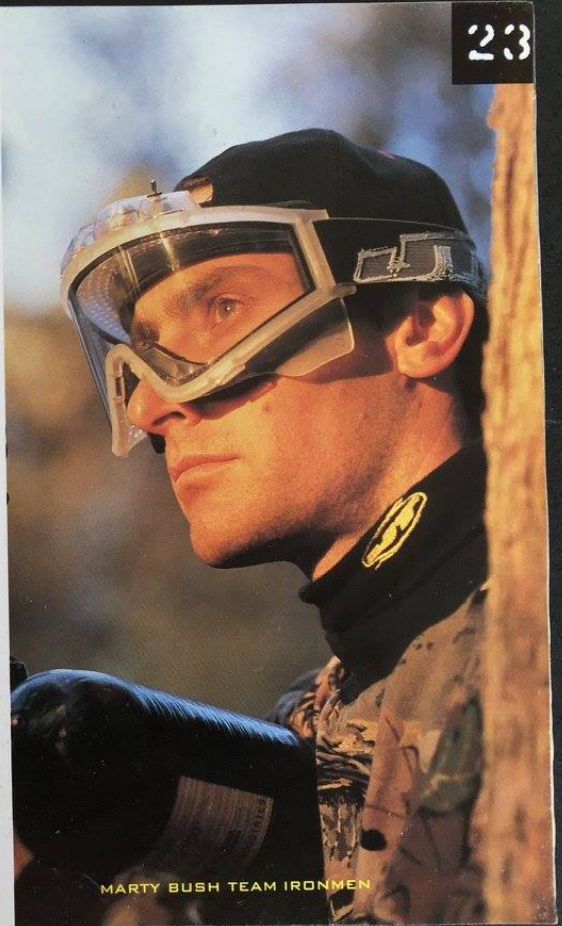

MARTY BUSH TEAM IRONMEN