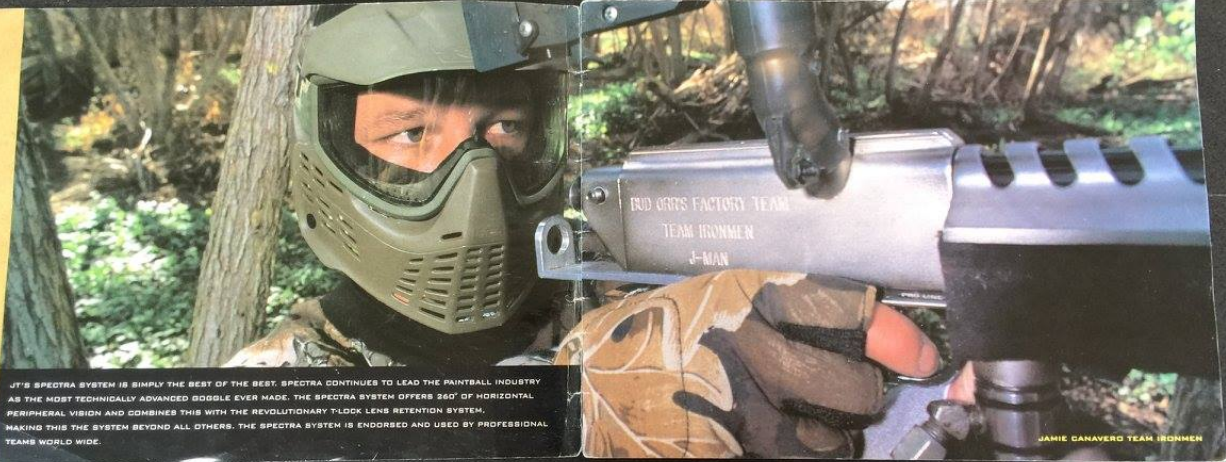

SPECTRA

JAMIE CANAVERO TEAM IRONMEN