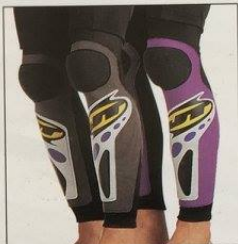

Goggle Parts

X-fire J-Hook Clips #50205002  
 Goggle Strap Clips #50205001  
 Ear Armor Pins #50205003

Ellipse Strap Grey # 03957050

Ellipse Strap Blue # 03951100

JT UNDERGARMENT WEAR IS SPECIFICALLY DESIGNED FOR THE SERIOUSLY AGGRESSIVE PLAYER WITH HARD FALLING AND CRASHING IN MIND. JT PROTECTIVE SHORTS, ELBOW AND KNEE PADS ARE WORN UNDER YOUR CAMOS TO OFFER COMPLETE COMFORT WHILE PROTECTING YOU AGAINST THE BUMPS AND BRUISES OF A HARD FOUGHT GAME. MTB SHORTS ARE MADE WITH A COMBINATION OF HEAVY DUTY LYCRA AND DUAL STRETCH NEOPRENE. REINFORCED PADDING IS BUILT IN THE TAILBONE AND HIP AREA FOR ADDED PROTECTION. MTB ELBOW AND KNEE ARE DESIGNED WITH PADDED NEOPRENE FOR THE SHIN/FDREARMS AND KEVLAR COATED THERMO MOLDED PLASTIC FOR THE JOINT AREA. AVAILABLE IN STANDARD SIZES