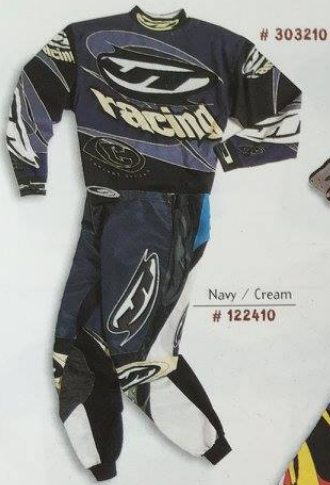

C-6 Jersey  
# 303241

POWER PANTS FEATURING KEVLAR STRETCH LOWER KNEE AREA, SPANDURA ON CALVES, AND TOUGH DENIER AND ALL THAT STUFF.

Power Pants  
# 122241

CONCEPT OUTFITS

# 303210

Navy / Cream  
# 122410