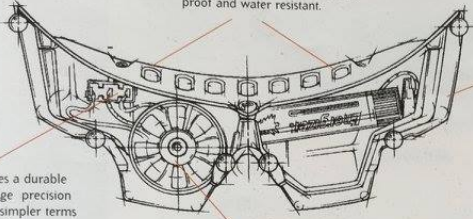

The Cross Wind fan is now available in clear.