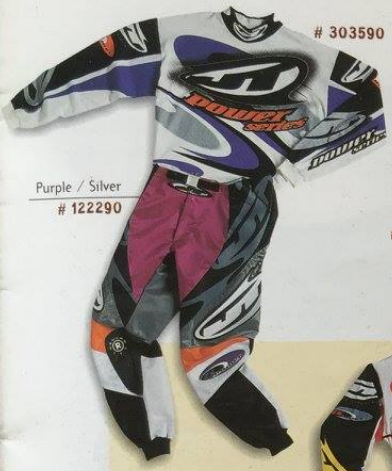

POWER OUTFITS

303590

Purple / Silver
122290

202894