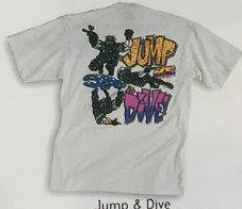

Spray Can  
# 079571

Robot  
# 079601

Faces  
# 079610

Tattoo  
# 079650

Spectra  
# 071774

Iron Man  
# 075071

Balls Out  
# 61032-BO

Attack from Rear  
# 079502

San Diego  
# 079572

Jump & Dive  
# 61033-SD

Shark  
# 079501

Ellipse 2  
# 079511

Service Sweatshirt  
# 069550

Glory Sweatshirt  
# 069510

Nationwide Sweatshirt  
# 069663