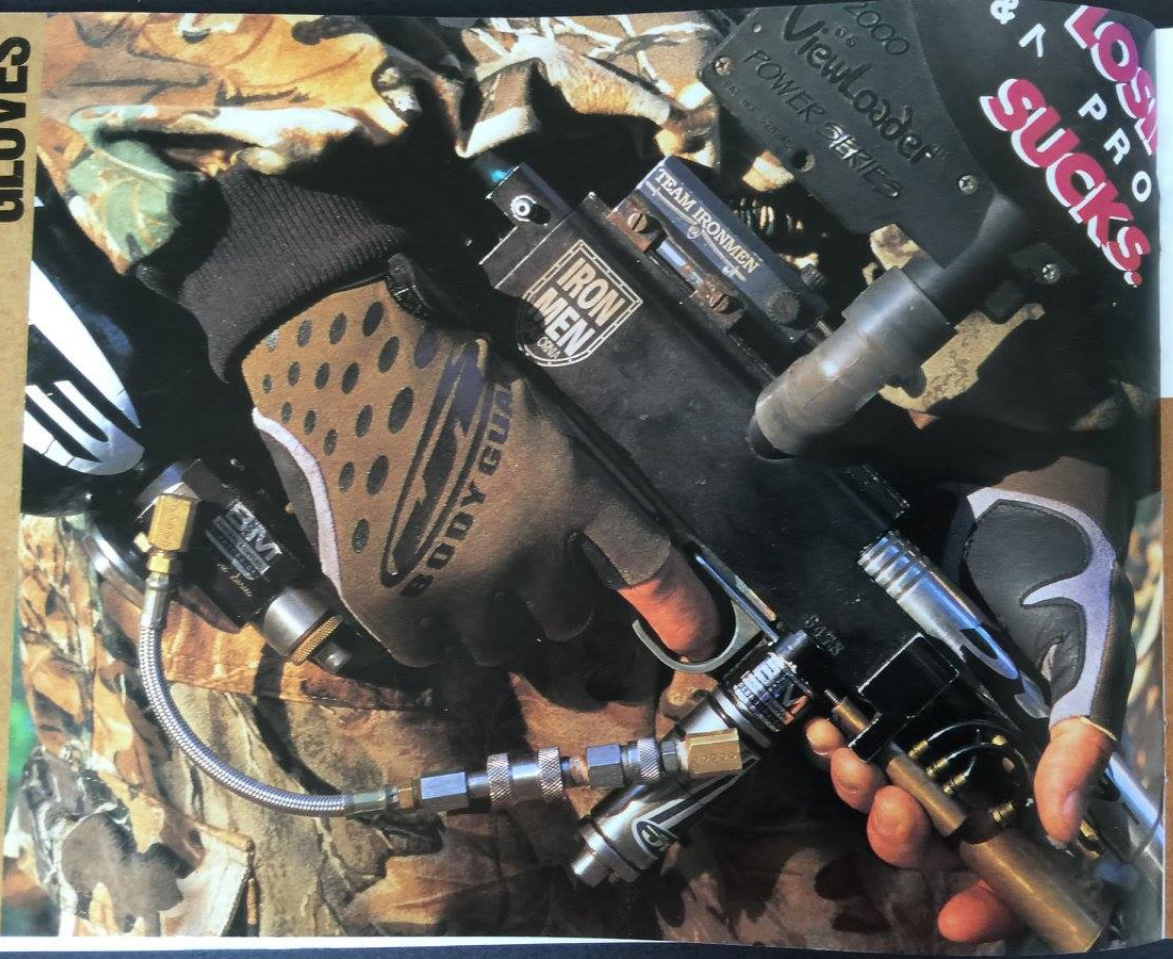

GLOVES

LOSER PRO
& T SUCKS!

2000
ViewLoader
POWER SKIES

IRON
MEN

TEAM IRONMEN

EM

BODY GUARD

1/2 IN