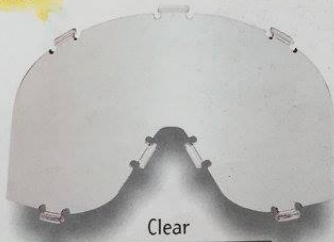

Clear
50176021