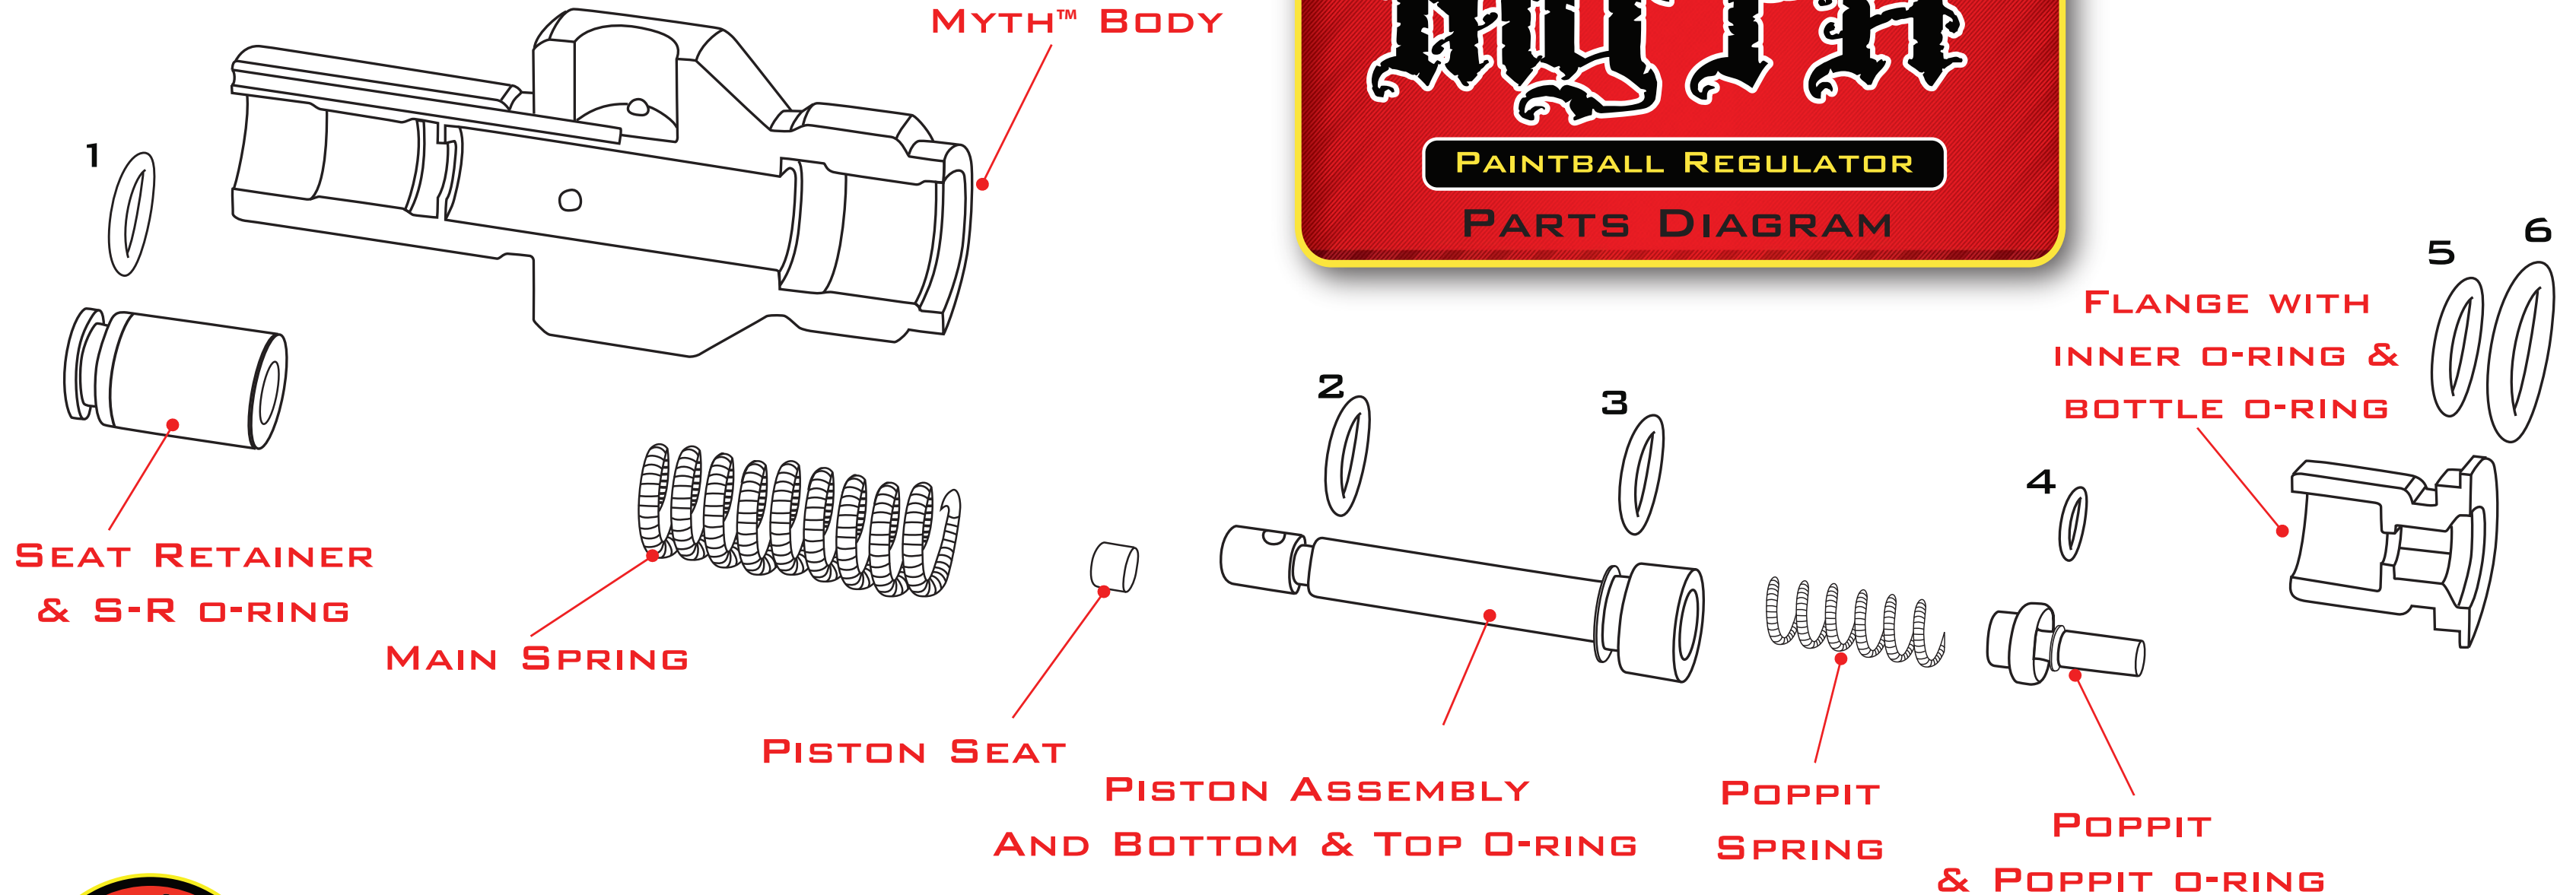

MYTH™

PAINTBALL REGULATOR

PARTS DIAGRAM

O-RING LEGEND

- 1. SEAT RETAINER O-RING
- 2. BOTTOM PISTON O-RING
- 3. TOP PISTON O-RING
- 4. POPPIT O-RING
- 5. FLANGE INNER O-RING
- 6. BOTTLE O-RING

GUERRILLA AIR™