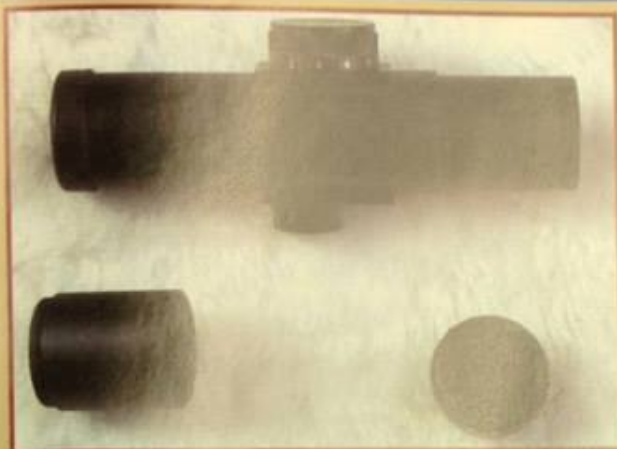

SMART PARTS...

Sights, Fittings & Hoses

Ultra Dot Ninja Item D-1

- 30 mm lens provides wide field of vision and ease of acquiring dot.
- Includes rings to fit paintball dovetail.
- Extremely durable & 5 year warranty.
- Used by the ALL AMERICANS

Items Not Shown :

- Automag Sight Rail : Item D-2
- Weaver Rail : Item D-3
- PMI-3 Sight Rail : Item D-4