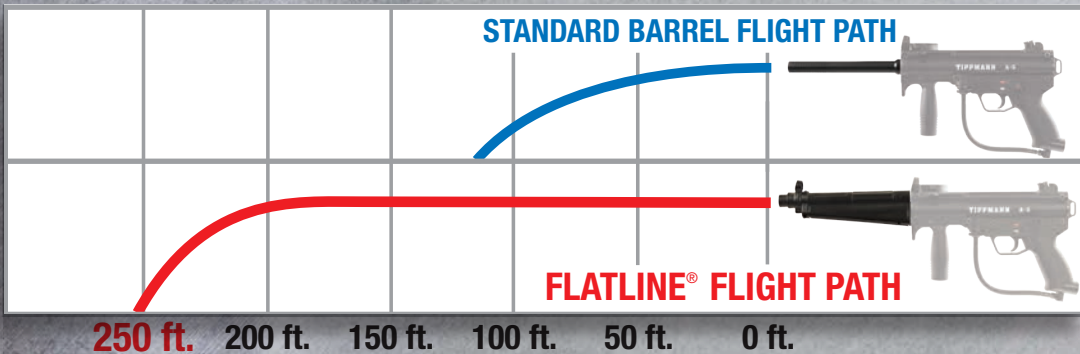

FLATLINE® BARREL

Top-of-the-Line Barrel Upgrade!

- Flatline Technology Creates Backspin For Level Trajectory
- Farthest Shooting Barrel On The Market
- Optimal Performance Of Flatline Is Achieved At 270 FPS

T210002 . . . . .X7 FLATLINE BARREL
Fits X7 Phenom, Includes Picatinny Rails And Wide Mouth Barrel Bag

T201017. . . . .A-5 FLATLINE BARREL
Fits A-5, Includes Shroud And Wide Mouth Barrel Bag

T202017 . . . . .98 CUSTOM FLATLINE BARREL
Fits 98 Custom, U.S. Army and TPN, Includes Picatinny Rails and Wide Mouth Barrel Bag

FLATLINE VIDEO

SNIPER BARRELS

SUPERIOR PERFORMANCE!

- Micro-Honed & Polished Inside For Precision And Accuracy
- Improves Accuracy Over Standard Barrel
- Tough Anodized Matte Finish
- Lightweight, Durable Aluminum Construction

T201010 . . . . .14" FITS A-5, X7

T202012 . . . . .14" FITS 98, US ARMY, TPN

T201011. . . . .16" FITS A-5, X7

T202013 . . . . .16" FITS 98, US ARMY, TPN

PHENOM CARBON FIBER BARREL

- 14" Gun-Drilled Barrel
- Carbon Wrap Design Reduces Barrel Weight By 20%
- Counter Bored To Reduce Drag
- Reverse Ported Muzzle Break Reduces Air Turbulence As Ball Leaves Barrel
- .688 Sizer Included

T230008 . . . . .14" A-5 THREADS
Fits A-5, X7, And X7 Phenom Markers

14" PATHFINDER BARREL

- Honed And Ported For Improved Accuracy
- Lightweight Aluminum Construction
- Matte Finish

T210015 . . . . .14" FITS A-5 AND X7 PHENOM
For Use With G36®, MP5SD® And AK47 Shrouds