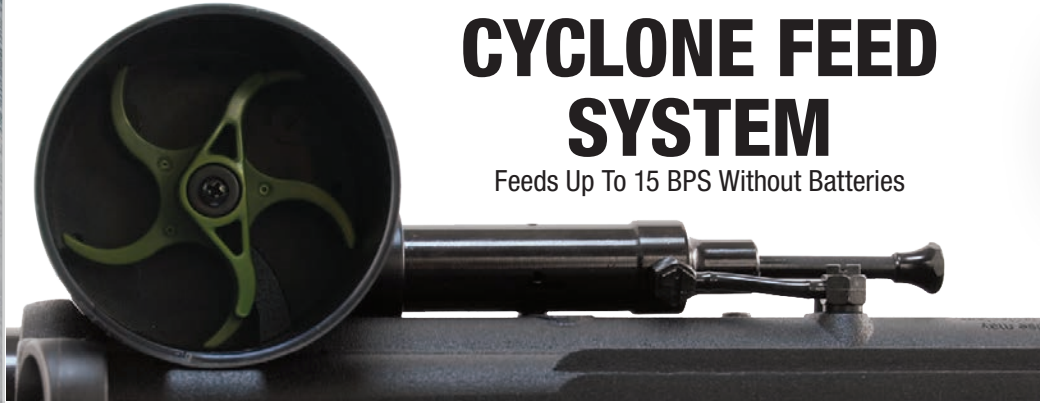

T235005XVR BARREL KIT
Fits Crossover, X7, A5

XVR BARREL KIT VIDEO

LOADERS

CYCLONE FEED SYSTEM

Feeds Up To 15 BPS Without Batteries

CYCLONE FEED SYSTEM

- Air-Assisted Feeding Up To 15 BPS
- Feed System Powered By Marker's CO2 Or Compressed Air
- Synchronized Ball Feed For Reduced Breakage And Jamming
- Includes 200 Round Low Profile Hopper
- No Batteries Required