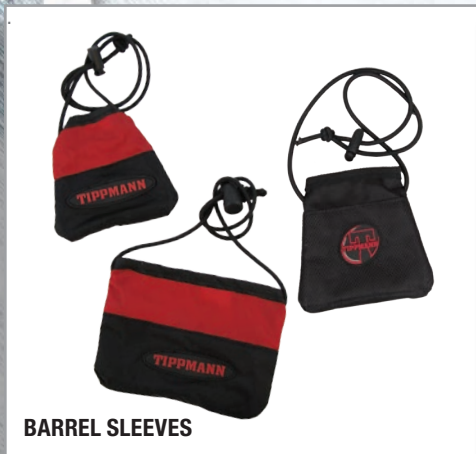

GENERAL SUPPLIES

TIPPMANN