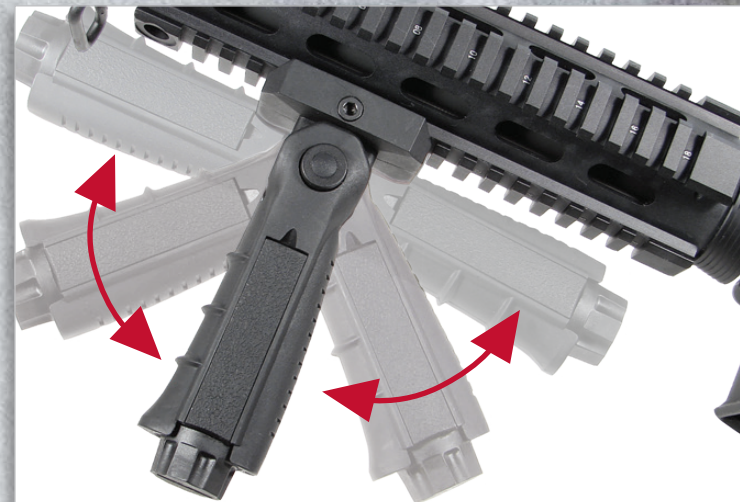

FOLDS FLAT

FOLDABLE VERTICAL HANDLE

- Ergonomic Finger Grooves Provide Comfort And Control
- End Cap Conceals Battery Storage And Controls Grip Mounting
- Side Slides Allow For Ambidextrous Use Of Pressure Pads