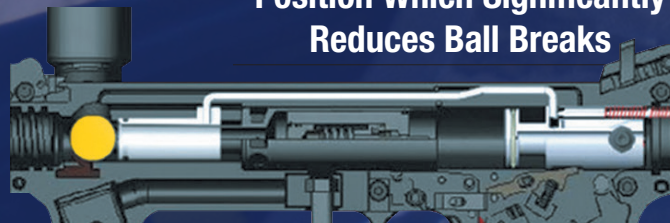

How A.C.T. Works

Anti-Chop Technology Allows The Bolt To Engage ONLY If The Ball Is In The Correct Position Which Significantly Reduces Ball Breaks