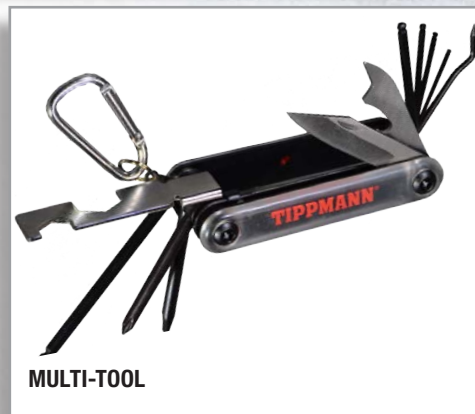

- 800 PSI Output Pressure
- Durable Rugged Aluminum Tank Construction
- Global Cert USAM0812
- Approved For USA, Canada And Europe

T299100FITS ALL MARKERS

AIR SUPPLIES

GENERAL SUPPLIES

TIPPMANN

BARREL SLEEVES

MARKER LIBRICANTS

TACTICAL SLINGS

MULTI-TOOL

TIPPMANN SQUEEGEE

STRAIGHTSHOT SQUEEGEE

BARREL SLEEVES

Required For Field Play

TA99021STANDARD
Red And Black