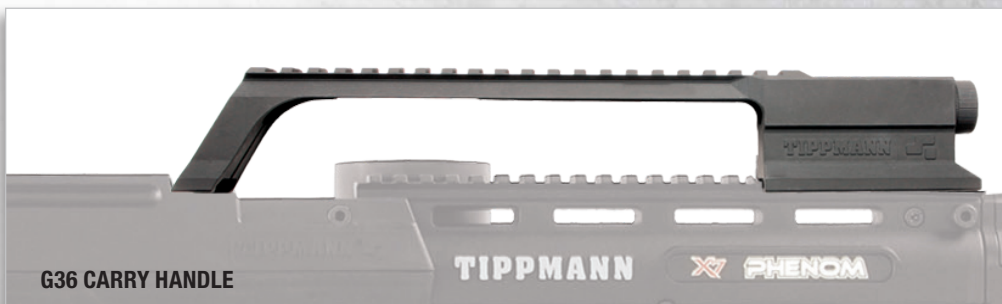

M16 CARRY HANDLE

M16 VERTICAL HANDLE

G36 CARRY HANDLE

TIPPMANN X7 PHENOM