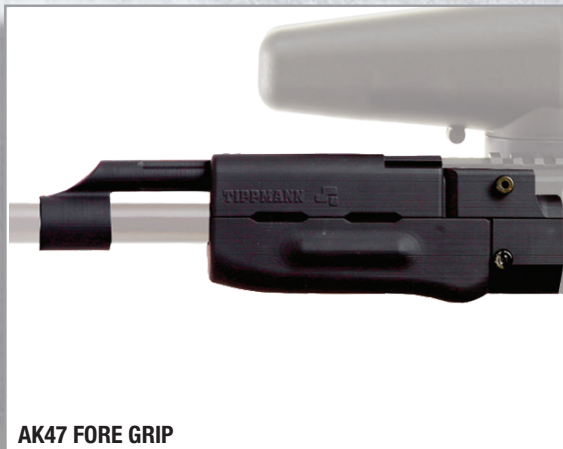

SHROUDS & FORE GRIPS

M16 SHROUD-X7

- Great Looks, Functionality And Durability
- Includes Two Picatinny Rails

T275050 . . . . .FITS X7 PHENOM

For Optimum Milsim Look, A Pathfinder Barrel Is Recommended.

*MP5® SD SHROUD-X7

- Versatile, Two-Piece Construction Allows You To Run With Two Distinct Milsim Looks
- Unique Suppressed Look
- Includes Fore Grip End Cap

T275052 . . . . .FITS X7 PHENOM

Due To The Length Of The X7 / MP5 SD Shroud, A Pathfinder Barrel Is Recommended.

AK47 FORE GRIP-X7

- Genuine Milsim Look And Durability
- Contains Pre-Molded Rail Slots
- Attaches Easily And Securely

T275048 . . . . .FITS X7 PHENOM

Due To The Length Of The X7 / AK47 Fore Grip, A Pathfinder Barrel Is Recommended.

*G36® SHROUD-X7

- Accommodates Up To Six Rail Mounts
- Pre-Molded Rail Slots
- Free-Floating Design (Attaches Firmly Without The Use Of Set Screws)

T275051 . . . . .FITS X7 PHENOM

Due To The Length Of The X7 / G36 Fore Grip, A Pathfinder Barrel Is Recommended.

*MP5® FORE GRIP-X7

- Glass-filled Nylon Composite Construction For Durability
- Includes Sight

T275049 . . . . .FITS X7 PHENOM

*UMP™ FORE GRIP-X7

- Glass-Filled Nylon Composite Construction
- Includes Sight End Bottom Picatinny Rail Mount

T275045 . . . . .FITS X7 PHENOM

ASSAULT FORE GRIP-X7

- 4 Picatinny Rails
- Glass-Filled Nylon Composite Construction

T230009 . . . . .FITS X7 PHENOM

M16 SHROUD