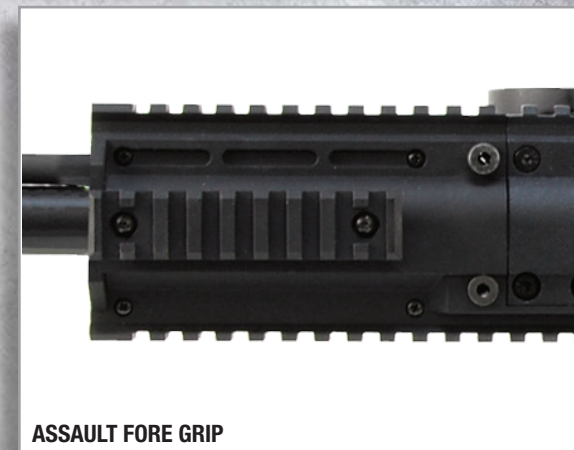

UMP FORE GRIP

ASSAULT FORE GRIP

MP5 FORE GRIP

CONNEX REMOTE LINE SYSTEM

- All-In-One Quick Disconnect And On/Off
- Connects And Disconnects Under Pressure
- 3000 PSI Remote Coil Kit

T299105FITS 98 CUSTOM, CUSTOM PRO, A-5, X7 PHENOM, US ARMY AND TPN