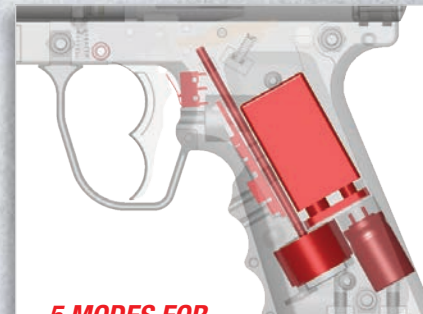

5 MODES FOR RAPID, VARIABLE FIRING

- Semi-Auto
- Auto-Response
- Safety Full Auto
- Safety 3 Shot Burst
- Turbo

E-TRIGGER ELECTRONIC UPGRADE

- Add Multiple Firing Modes! Semi-Automatic, Turbo, 3-Shot Safety Burst, Auto Response, Full Safety Auto
- For Rapid Firing Up To 15 BPS
- Requires 9 Volt Battery (Not Included)

T206002 . . . . . FITS U.S. ARMY, TPN
Offers Four Firing Modes Semi-Auto, 3 Shot Safety Burst 2 Full Auto

T205002 . . . . . FITS 98 CUSTOM MARKERS
With Serial #893000 Or Higher, Offers Five Firing Modes Semi-Auto, 3 Shot Safety Burst, Turbo, Full Safety Auto