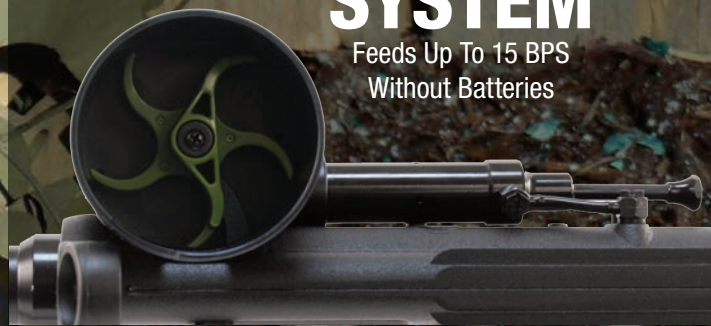

CYCLONE FEED SYSTEM

Feeds Up To 15 BPS
Without Batteries