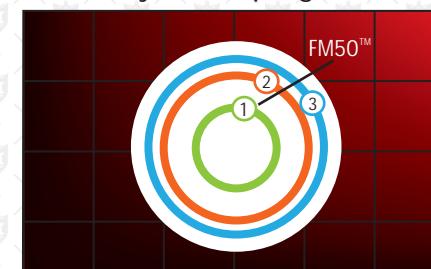

Comparative Analysis

Accuracy & Grouping

- 5 x10 round groups
- Speed 280-290 FPS
- Target Size 36 x 36 in.