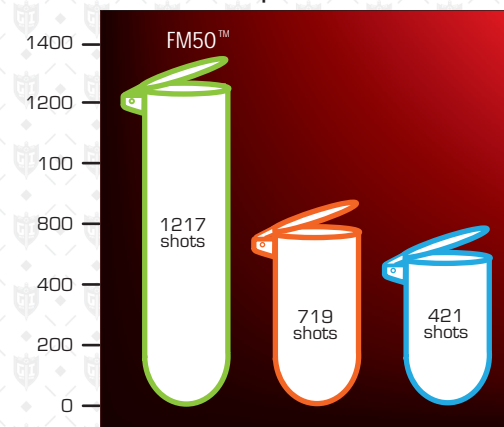

Comparative Analysis

Accuracy & Grouping

- 5 x10 round groups
- Speed 280-290 FPS
- Target Size 36 x 36 in.

Trajectory

Air Consumption

FM50 .50 cal

Spyder .68 cal

Tippmann 98 .68 cal