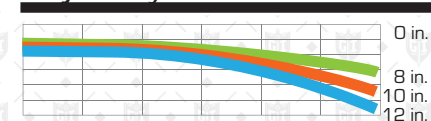

- Adjustable Rear Carbine CAR Stock
- Mil-Spec Front Sight
- Accessory Barrels
- Mil-Spec Top Rear Sight
- Tactical Foregrip
- Mil-Spec Top Rear Sight w/Handle
- Dual-Rail M4 Tactical Shroud
- 20 Round Feed Clips
- Master Key 5 Ball Launcher
- Custom Barrels

Comparative Analysis

Accuracy & Grouping

- 5 x10 round groups
- Speed 280-290 FPS
- Target Size 36 x 36 in.

Trajectory

Air Consumption

FM50 .50 cal

Spyder .68 cal

Tippmann 98 .68 cal