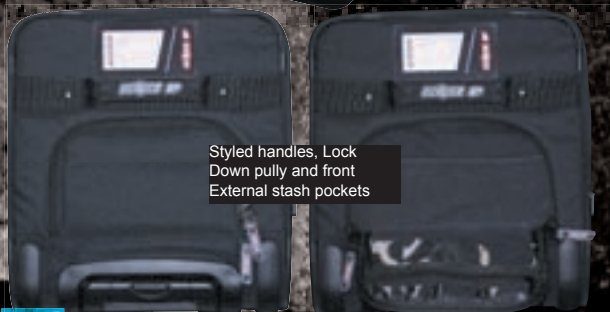

Fully lockable heavy duty zippers

Anti-crush goggle section with preformed reinforced lid and internal mesh pockets

got wheels!

Awesome amounts of storage, look three guns

Large internal 'sweaty gear' pockets

Internal Velcro tool / keys pockets, ideal for storing your team mates cash!

Internal Padded Marker divider, provides extra protection for your expensive toys

The transparent sleeve is perfect for storing documents but trash at hiding things