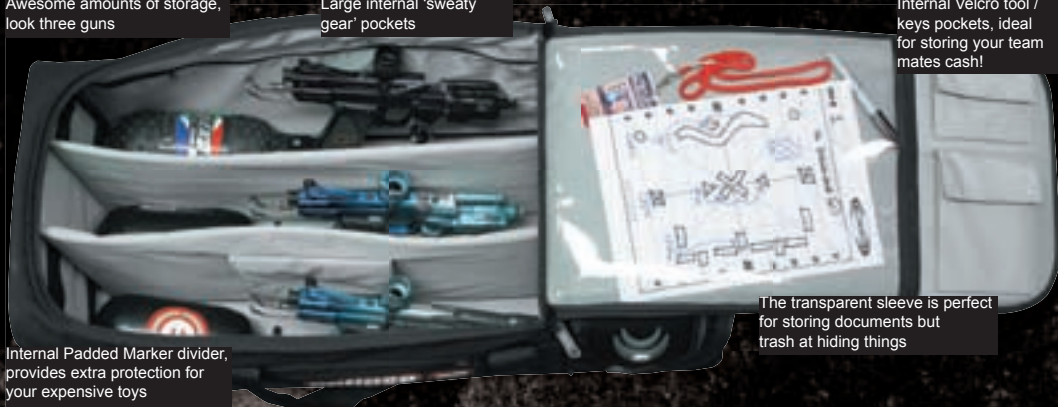

Fully lockable heavy duty zippers

Anti-crush goggle section with preformed reinforced lid and internal mesh pockets

got wheels!

Awesome amounts of storage, look three guns

Large internal 'sweaty gear' pockets

Internal Velcro tool / keys pockets, ideal for storing your team mates cash!

Internal Padded Marker divider, provides extra protection for your expensive toys

The transparent sleeve is perfect for storing documents but trash at hiding things