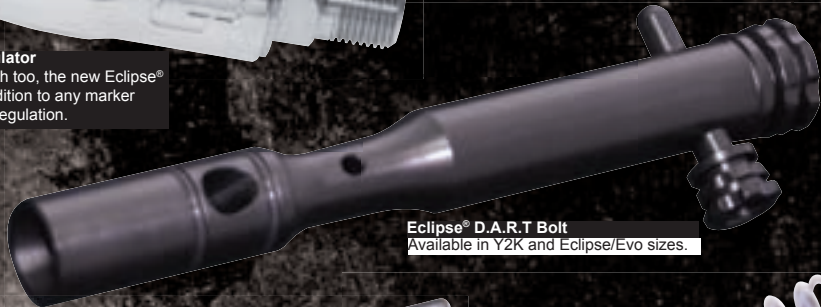

Eclipse® D.A.R.T Bolt

Available in Y2K and Eclipse/Evo sizes.