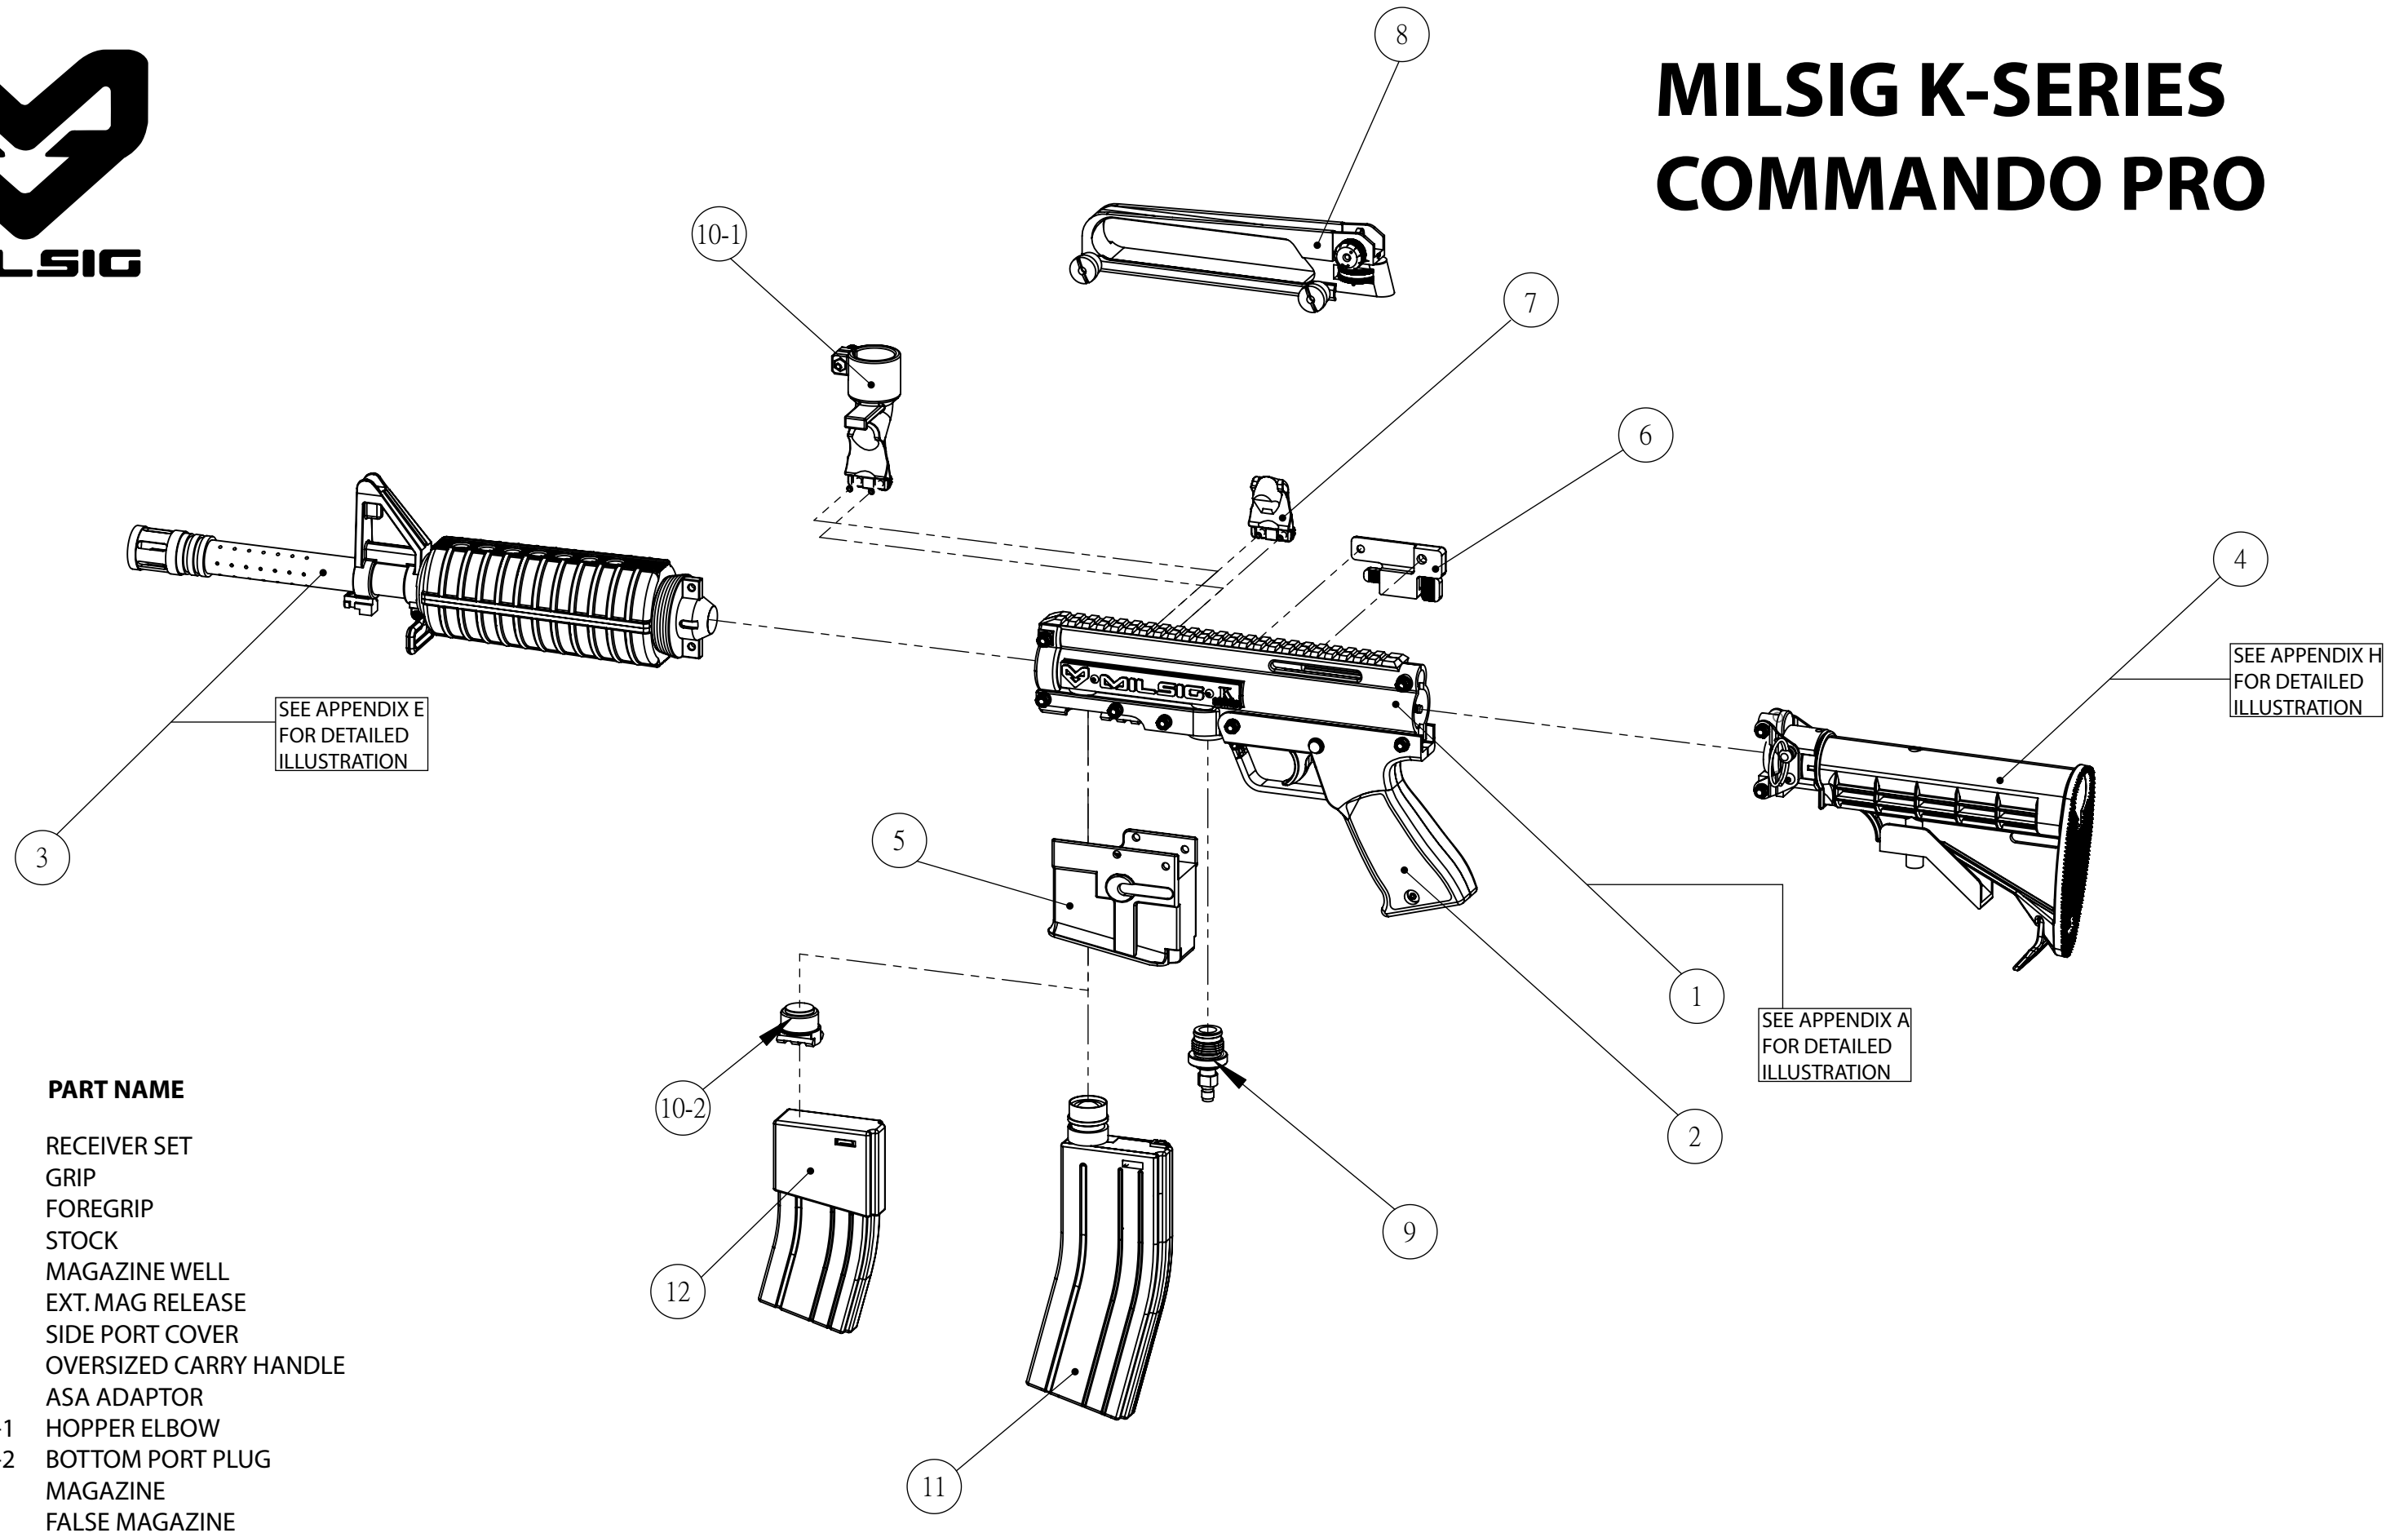

# MILSIG K-SERIES COMMANDO PRO

- | #    | PART NAME              |
|------|------------------------|
| 1    | RECEIVER SET           |
| 2    | GRIP                   |
| 3    | FOREGRIP               |
| 4    | STOCK                  |
| 5    | MAGAZINE WELL          |
| 6    | EXT. MAG RELEASE       |
| 7    | SIDE PORT COVER        |
| 8    | OVERSIZED CARRY HANDLE |
| 9    | ASA ADAPTOR            |
| 10-1 | HOPPER ELBOW           |
| 10-2 | BOTTOM PORT PLUG       |
| 11   | MAGAZINE               |
| 12   | FALSE MAGAZINE         |

SEE APPENDIX E  
FOR DETAILED  
ILLUSTRATION

SEE APPENDIX H  
FOR DETAILED  
ILLUSTRATION

SEE APPENDIX A  
FOR DETAILED  
ILLUSTRATION