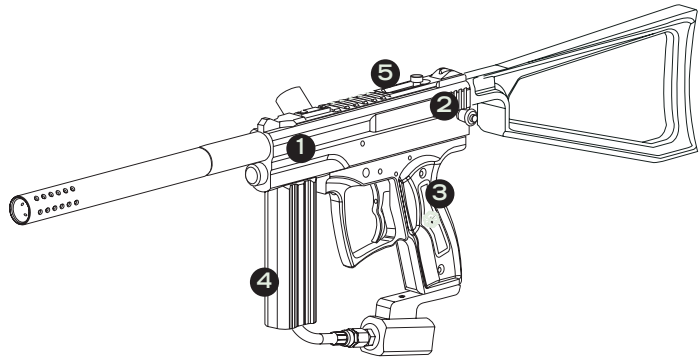

FEATURES

1. **Military Style Semi-Auto Paintball Marker**
2. **All Aluminum Constructed Body**
3. **Ergonomically Designed Aluminum Trigger Frame**
4. **Aluminum Magazine Style Fore-Grip**
5. **Standard Picatinny Rail (for Mounting Scopes or Sights)**

ADDITIONAL FEATURES

- + Removable Composite Shoulder Stock
- + Durable Matte Anodized Finish
- + No-Slip Rubber Grip Panels
- + Quick Strip Delrin Bolt
- + 12" Muzzle Break Barrel
- + Off-Set Feed Neck
- + Two Finger Trigger
- + Angled Bottomline with Drop Forward
- + Operates on CO2 or Compressed Air