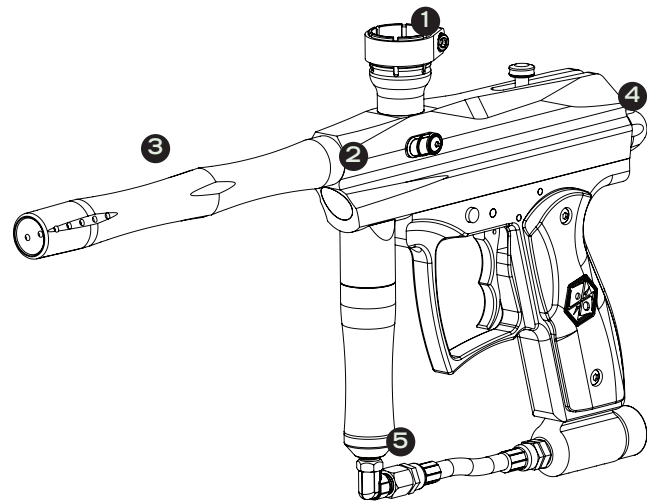

FEATURES

1. All New Clamping Collar Feedneck
2. Hard Anodized Matte Finish
3. Reduced Overall Profile (15% Lighter and 10% Shorter)
4. All Aluminum Construction
5. Standard CA Thread Foregrip Expansion Chamber and Vertical Adapter

ADDITIONAL FEATURES

- + Pull Pin Top Cocking Delrin Bolt
- + 10" Micro Ported Barrel
- + Tool-Free Striker Plug Design
- + Ergonomically Designed Aluminum Trigger Frame
- + No-Slip Rubber Grip Panel
- + Two Finger Trigger
- + External Velocity Adjuster
- + Steel Braided Hose Line
- + Inline Bottom-line ASA
- + Operates on CO2 or Compressed Air