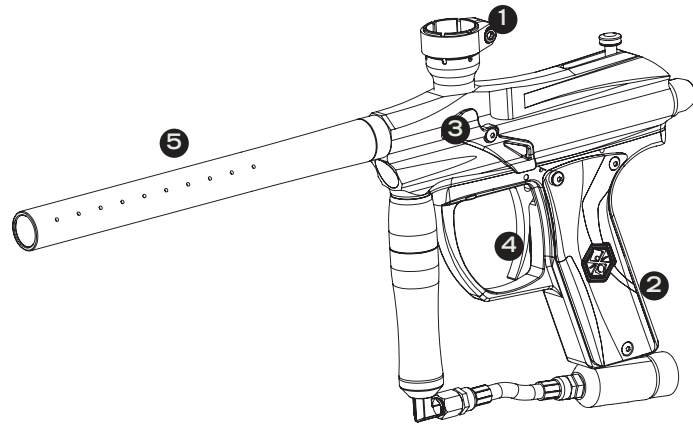

ELECTRA

WITH EYE

ELECTRA

#7109 Polished Black

#7108 Polished Titanium

FEATURES

1. All New Clamping Collar Feedneck
2. LEAP™ Circuit Board with Rear Facing Color Access Mode Display (CAMD) Developed by Tadao® Technologies
3. Aluminum Eye Covers
4. 3-Way Adjustable Magnetic Response “Saber” Trigger
5. Reduced Overall Profile (25% Lighter and 15% Shorter)