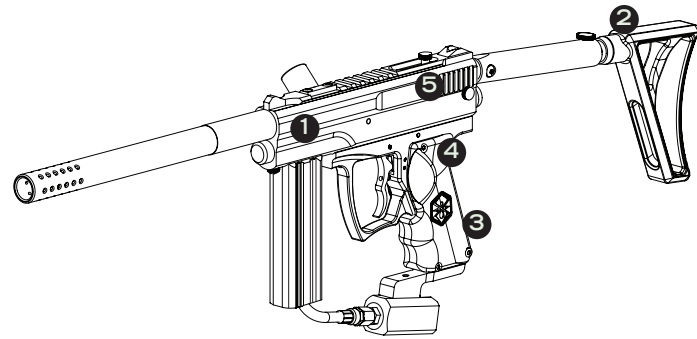

FEATURES

1. **Military Style Electronic Paintball Marker**
2. **Removable Adjustable Shoulder Stock**
3. **Select Fire Slide Switch (Semi-Auto, Burst & Full Auto)**
4. **Flux Wrap-Around Grip**
5. **All Aluminum Constructed Body**

ADDITIONAL FEATURES

- + 2-Way Adjustable Two-Finger Trigger
- + Up to 15 BPS Rate of Fire
- + Durable Matte Anodized Finish
- + Top Cocking Delrin Bolt
- + Quick Disconnect Pin
- + One Piece Velocity Adjuster/Spring Guide
- + Integrated Dovetail Scope Mount
- + 12" Muzzle Break Barrel
- + Off-Set Feed Neck
- + Anti-Double Feed Ball Detent
- + Drop Forward w/ Inline Screws
- + Steel Braided Hose Line
- + Operates on CO2 or Compressed Air