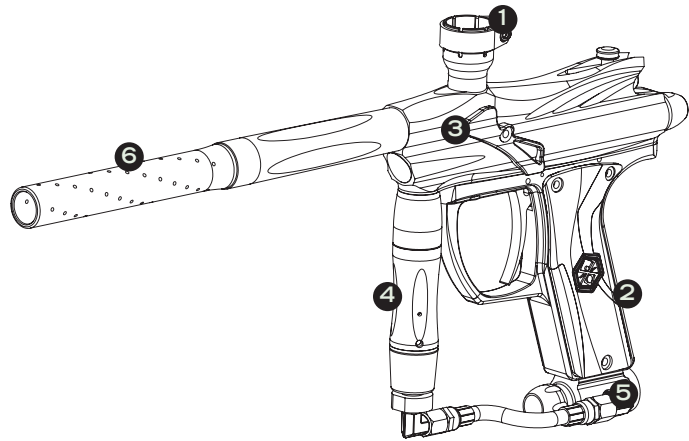

FEATURES

1. All New Clamping Collar Feedneck
2. LEAP™ Circuit Board with Rear Facing Color Access Mode Display (CAMD) Developed by Tadao® Technologies
3. Aluminum Eye Covers
4. Fast Charge Inline Regulator
5. Vented Pressure Relief On/Off CA Adapter
6. 12" Two Piece Micro Ported Barrel

ADDITIONAL FEATURES

- + "Synergy Engineering" Low Pressure Dual Air Source System
- + 3 Modes of Operation (Semi-Auto, Ramp PSP, & Ramp Millennium)
- + Reduced Overall Profile (25% Lighter and 15% Shorter)
- + Up to 25 BPS Rate of Fire
- + Steel Braided Hose Line
- + Quick Release Delrin Bolt
- + 3-Way Adjustable Magnetic Response "Saber" Trigger
- + All Aluminum Constructed Body
- + Recessed Dual Texture Grip Panels
- + All Aluminum Trigger Frame with Integrated Dove Tail
- + Standard CA Thread Vertical Adapter
- + Compatible with a Spyder 9.6v Rechargeable Battery or a Premium 9v Alkaline Battery
- + External Velocity Adjuster
- + 300 PSI Operational Pressure
- + Operates on CO2 or Compressed Air

ELECTRA

WITH EYE

ELECTRA