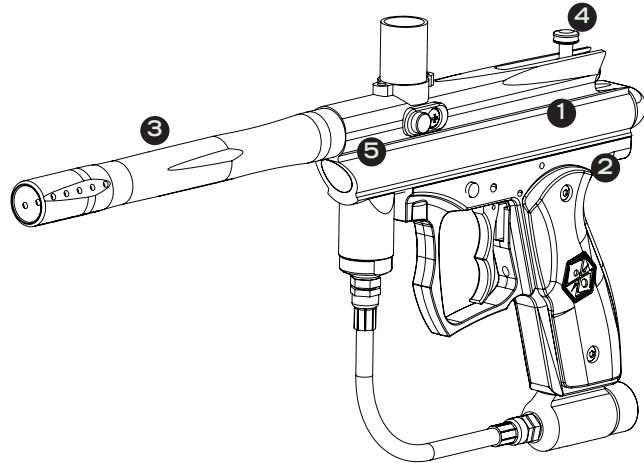

FEATURES

1. All Aluminum Extruded Body
2. Ergonomically Designed High Impact Polymer Trigger Frame
3. Reduced Overall Profile (15% Lighter and 10% Shorter)
4. Pull Pin Top Cocking Delrin Bolt
5. Anodized Matte Finish

ADDITIONAL FEATURES

- + Standard CA Thread Vertical Adapter
- + Tool-Free Striker Plug Design
- + 10" Micro Ported Barrel
- + No-Slip Rubber Grip Panel
- + Two Finger Trigger
- + External Velocity Adjuster
- + Steel Braided Hose Line
- + Inline Bottom-line ASA
- + Operates on CO2 or Compressed Air

VICTOR

VICTOR