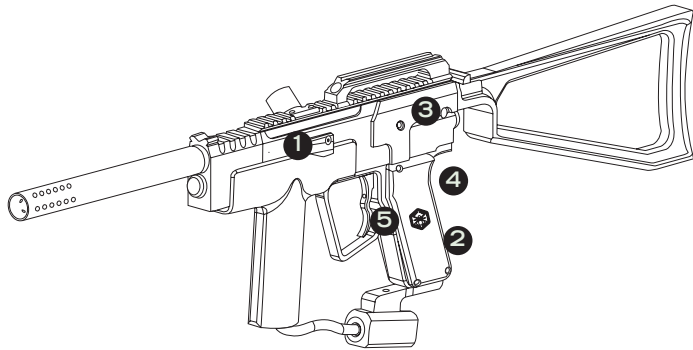

The MR2 with Eye incorporates a Break Beam Eye (Anti-Chop System) with firing speed up to 25 balls per second. The E-MR1 comes standard equipped with Flux Wrap-Around grips and a removable adjustable Shoulder Stock. For simplicity and reliability we offer the MR1 semi-auto marker which remains the popular choice for scenario players.