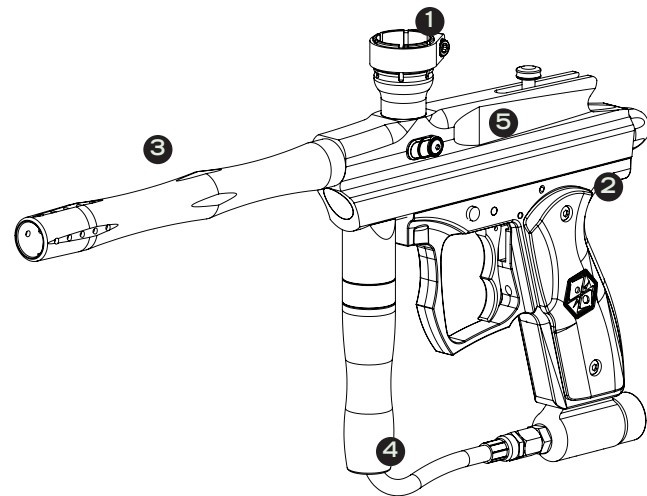

CLASSIC SERIES

SEMI-AUTO

FEATURES

1. All New Clamping Collar Feedneck
2. Ergonomically Designed High Impact Polymer Trigger Frame
3. Reduced Overall Profile (15% Lighter and 10% Shorter)
4. Standard CA Thread Vertical Adapter with Aluminum Foregrip
5. Anodized Matte Finish

ADDITIONAL FEATURES

- + Pull Pin Top Cocking Delrin Bolt
- + Tool-Free Striker Plug Design
- + 10" Micro Ported Barrel
- + No-Slip Rubber Grip Panel
- + Two Finger Trigger
- + External Velocity Adjuster
- + Steel Braided Hose Line
- + Inline Bottom-line ASA
- + Operates on CO2 or Compressed Air

Sonix

Sonix