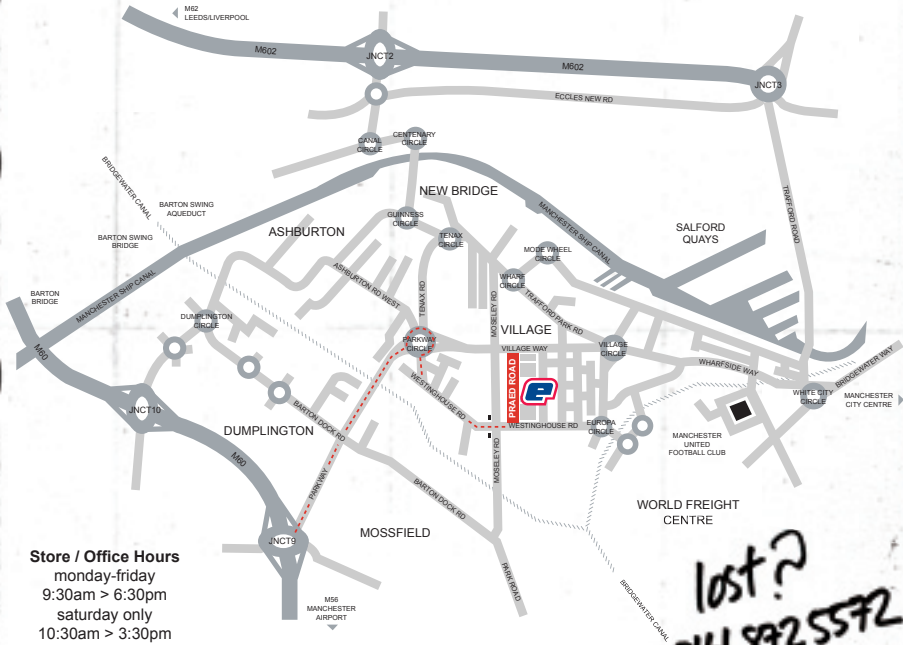

# Directions

**Store / Office Hours**  
monday-friday  
9:30am > 6:30pm  
saturday only  
10:30am > 3:30pm  
(GMT)

lost?  
0161 8925572

**UNITS 7&8**  
**SOUTHFIELD IND EST**  
**PRAED ROAD**  
**TRAFFORD PARK**  
**ENGLAND** **LOTS MORE**  
**PLANETECLIPSE.COM**  
**INFO@PLANETECLIPSE.COM**