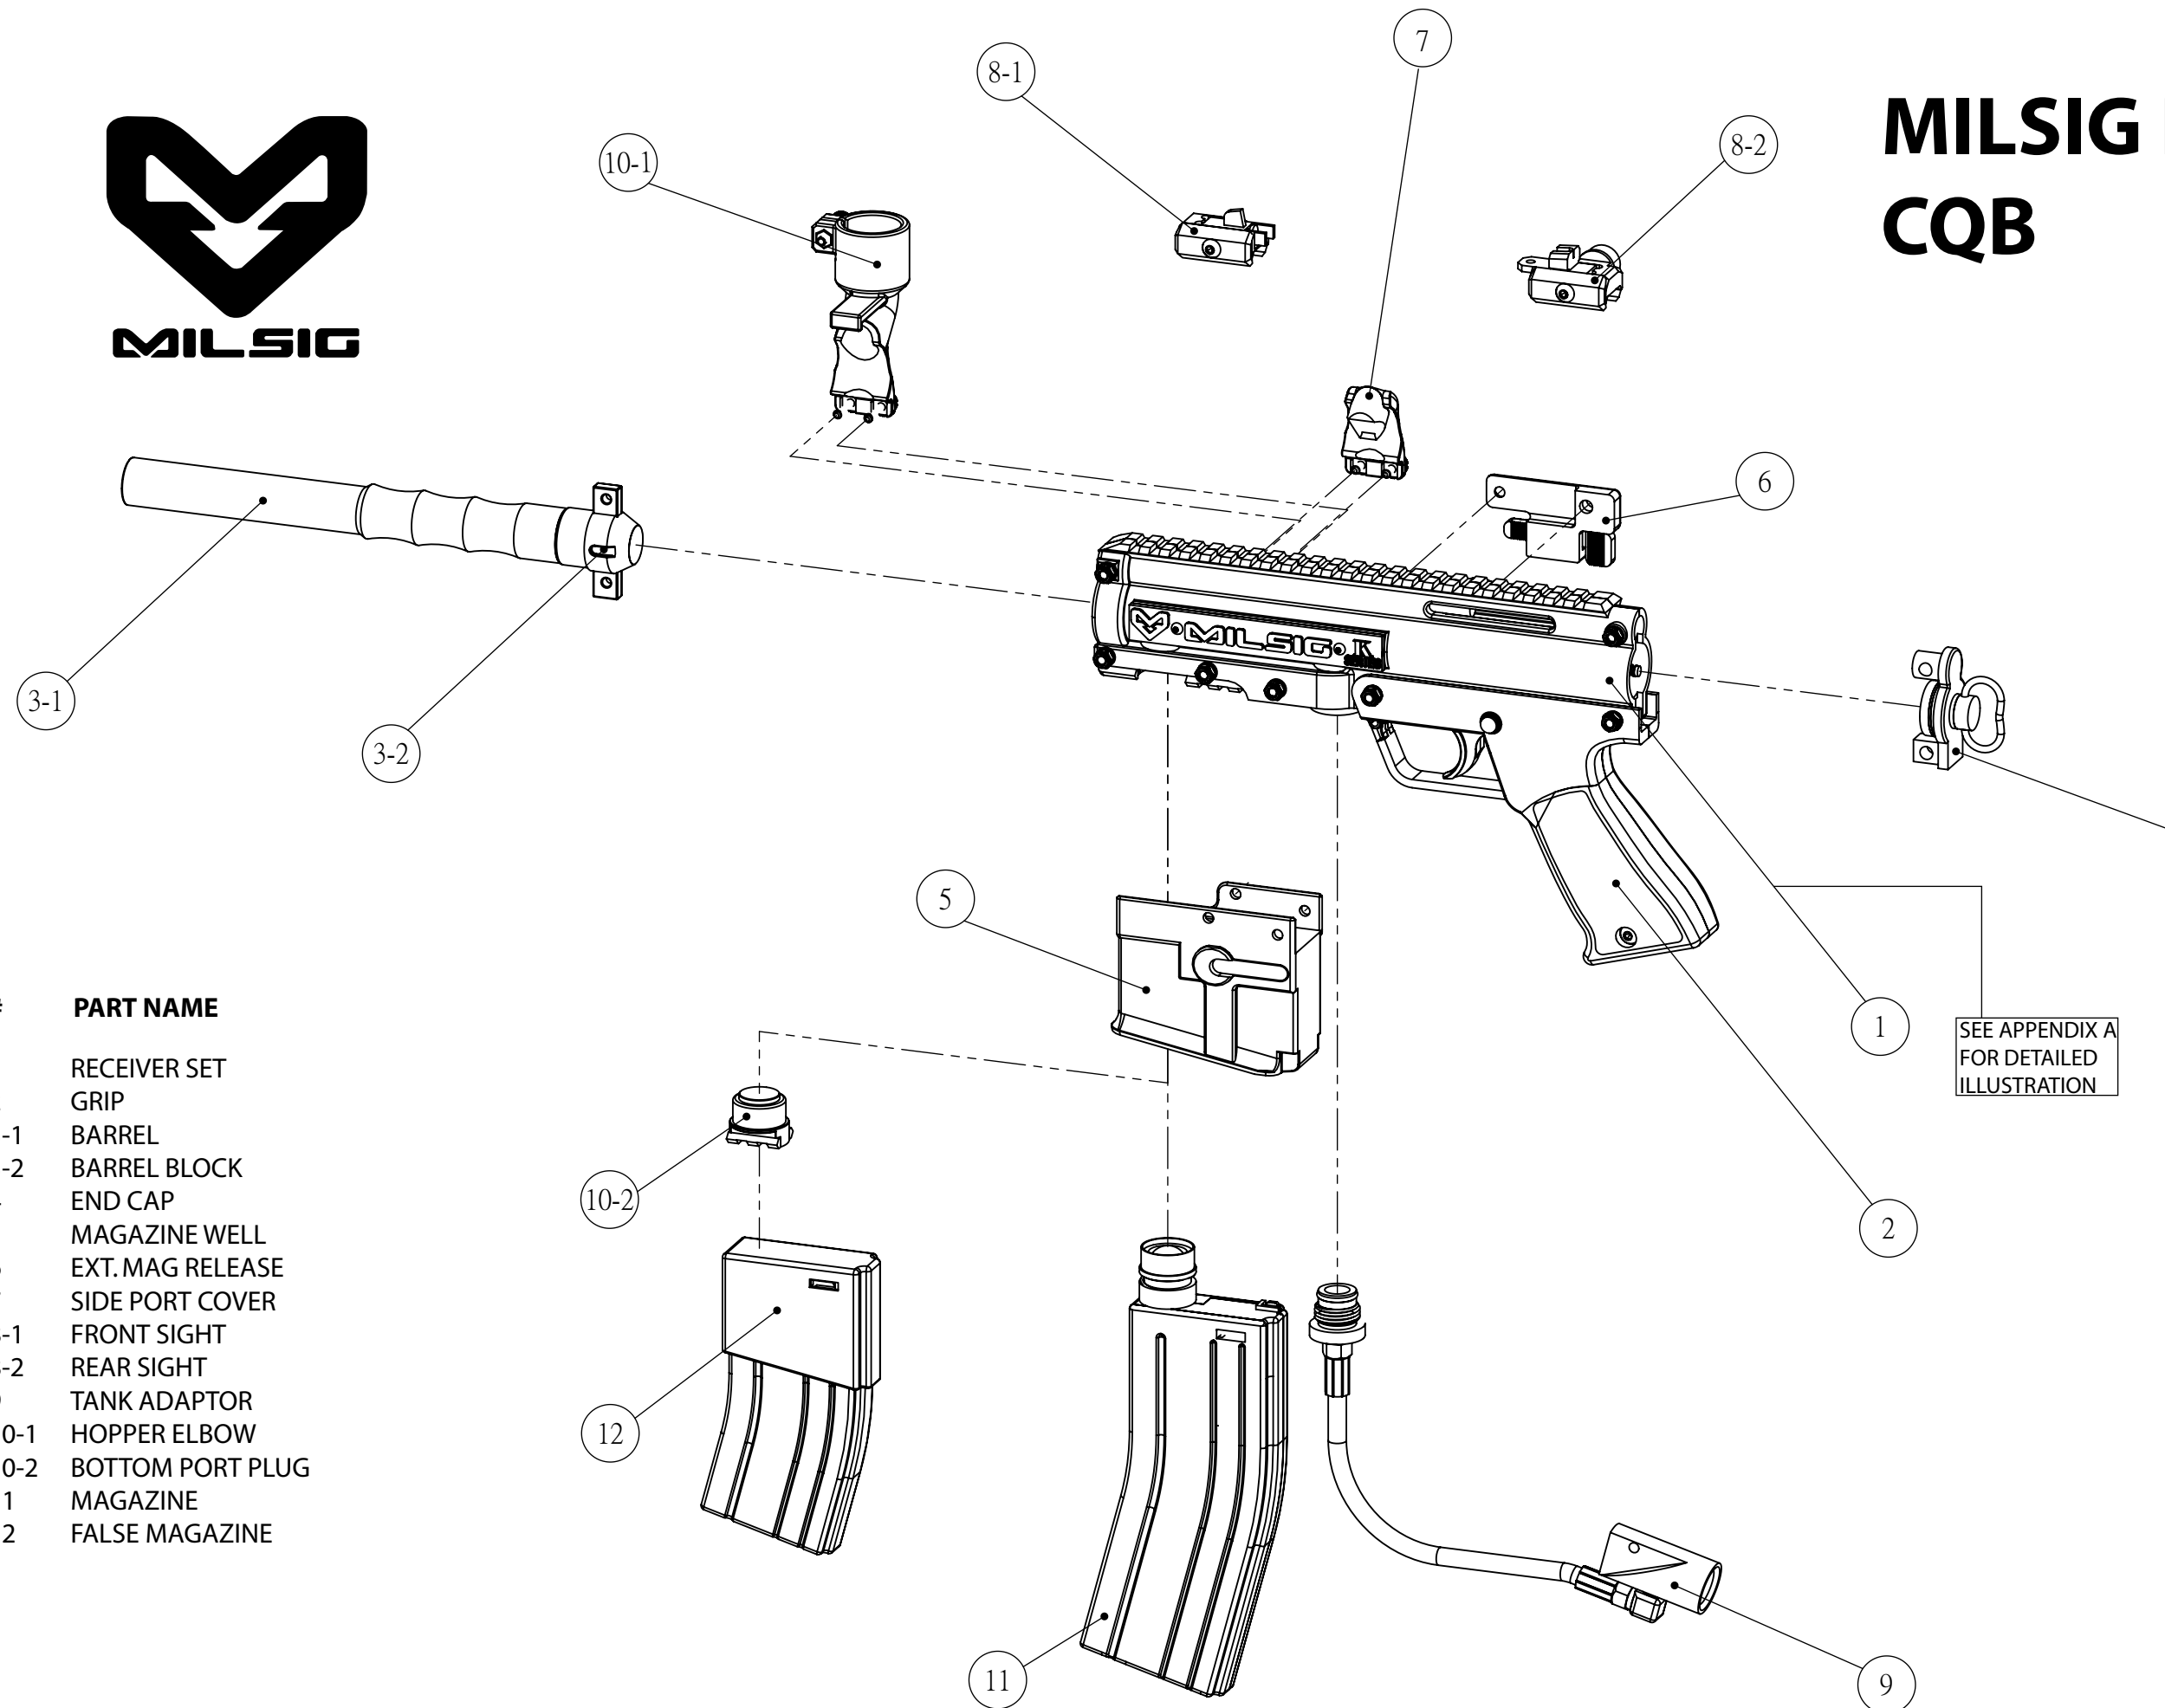

MILSIG K-SERIES CQB

#	PART NAME
1	RECEIVER SET
2	GRIP
3-1	BARREL
3-2	BARREL BLOCK
4	END CAP
5	MAGAZINE WELL
6	EXT. MAG RELEASE
7	SIDE PORT COVER
8-1	FRONT SIGHT
8-2	REAR SIGHT
9	TANK ADAPTOR
10-1	HOPPER ELBOW
10-2	BOTTOM PORT PLUG
11	MAGAZINE
12	FALSE MAGAZINE