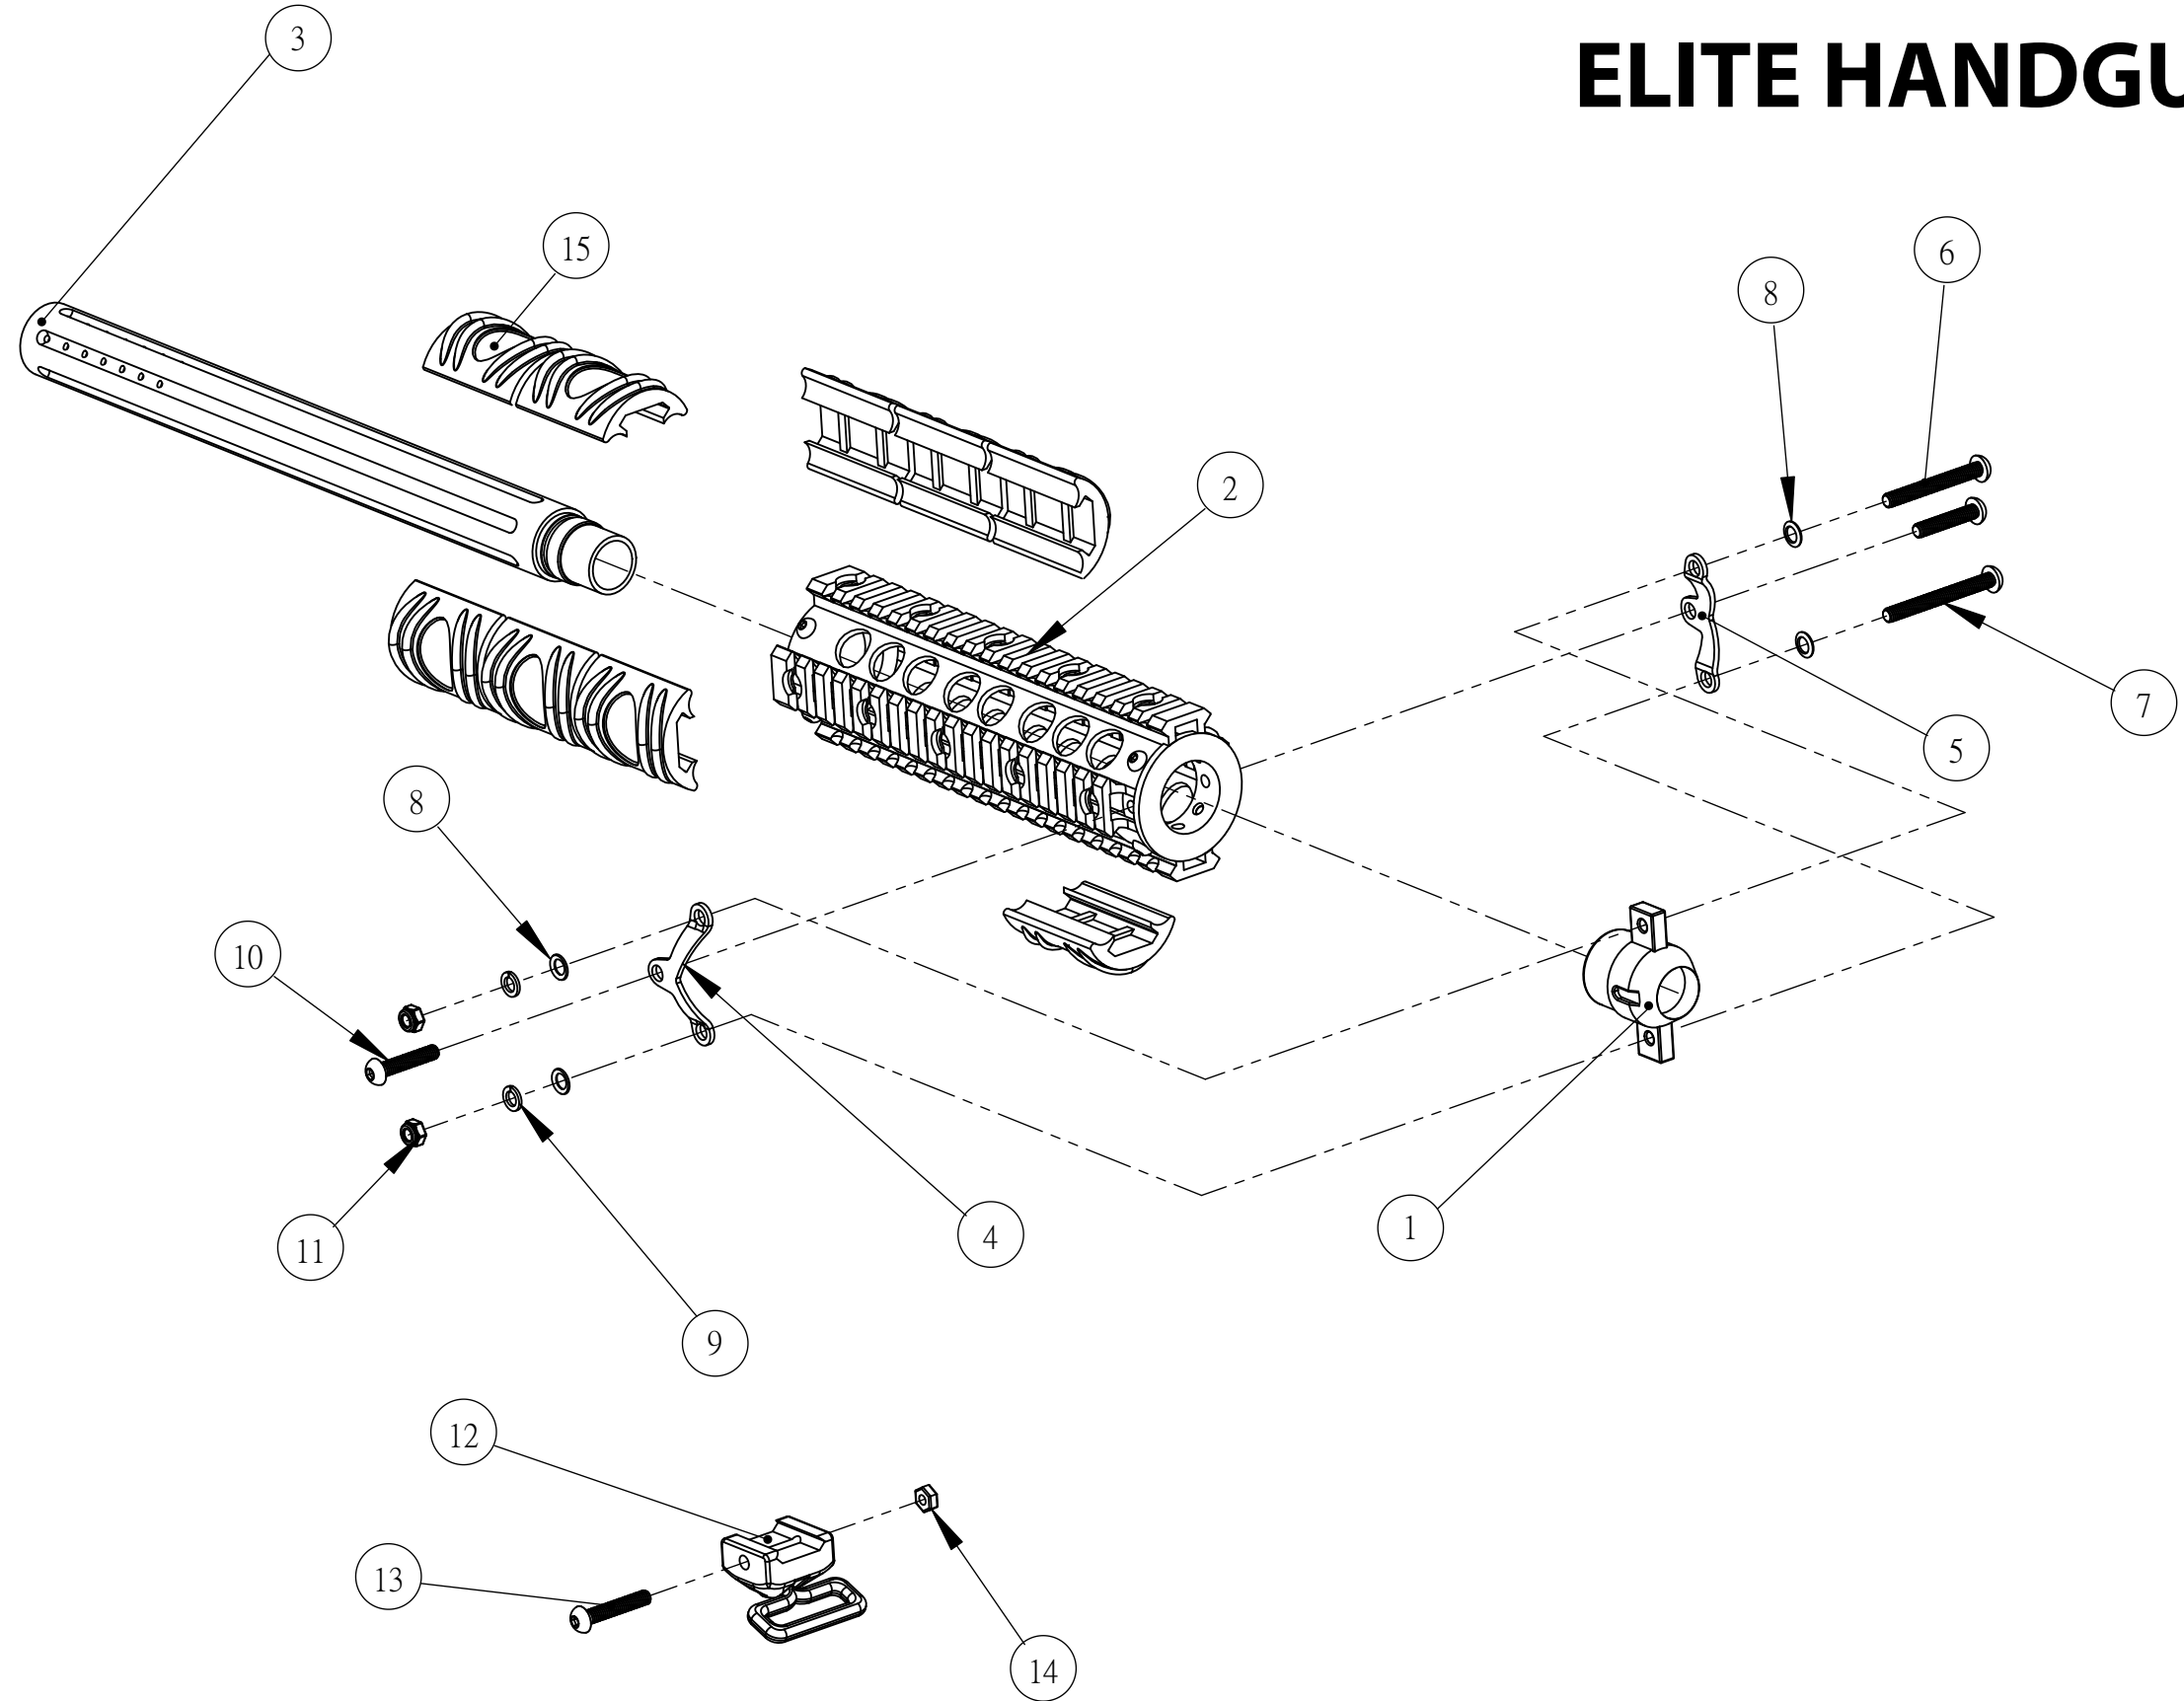

APPENDIX F

MILSIG K-SERIES ELITE HANDGUARD

- | # | PART NAME |
|----|------------------------|
| 1 | BARREL BLOCK |
| 2 | RIS HANDGUARD |
| 3 | 12" PORTED BULL BARREL |
| 4 | LEFT METAL BRACKET |
| 5 | RIGHT METAL BRACKET |
| 6 | TOP HANDGUARD BOLT |
| 7 | BOTTOM HANDGUARD BOLT |
| 8 | WASHERS |
| 9 | LOCK WASHERS |
| 10 | METAL BRACKET BOLTS |
| 11 | HANDGUARD NUTS |
| 12 | SLING MOUNT |
| 13 | SLING MOUNT BOLT |
| 14 | SLING MOUNT NUT |
| 15 | RUBBER RAIL COVERS |