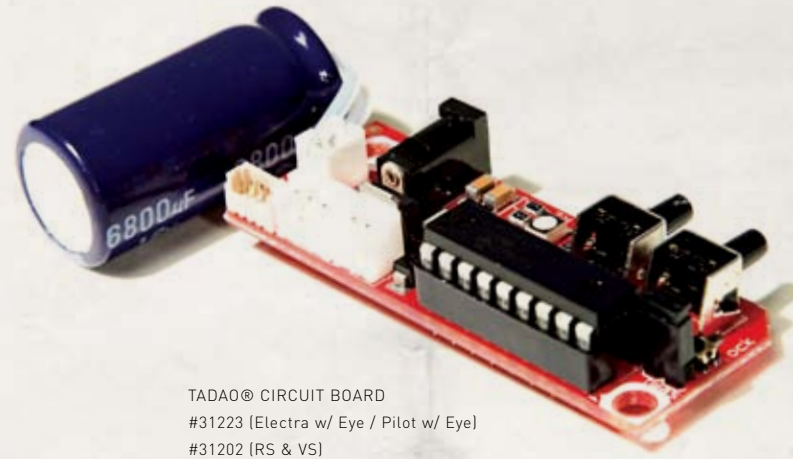

TADA0@ CIRCUIT BOARD
#31223 (Electra w/ Eye / Pilot w/ Eye)
#31202 (RS & VS)

RECHARGEABLE BATTERY 9.6v #JE1015

16" SPYDER SNIPER BARREL #31225

RECHARGEABLE 9.6v BATTERY

5,000–6,000 Shots Per Charge - 700–1,000 Charging Cycles