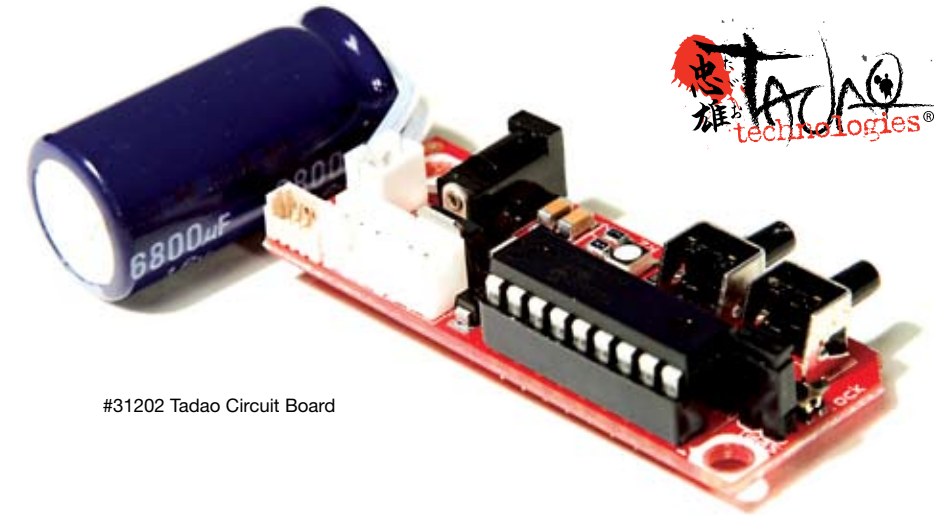

#31202 Tadao Circuit Board

FEATURES

TADAO CIRCUIT BOARD

- + Upgrade Available for RS & VS Series
- + 5 Modes of Operation (Semi-Auto Unlimited, Semi-Auto 15 BPS, PSP Ramp, Millennium Ramp, and 3-Shot Burst)
- + Adjustable Trigger Debounce (5 Settings)
- + Forced Shot Feature
- + Battery Status Indicator
- + Tournament Mode Lock
- + Semi-Auto Lock Switch
- + Easy Drop-In Installation