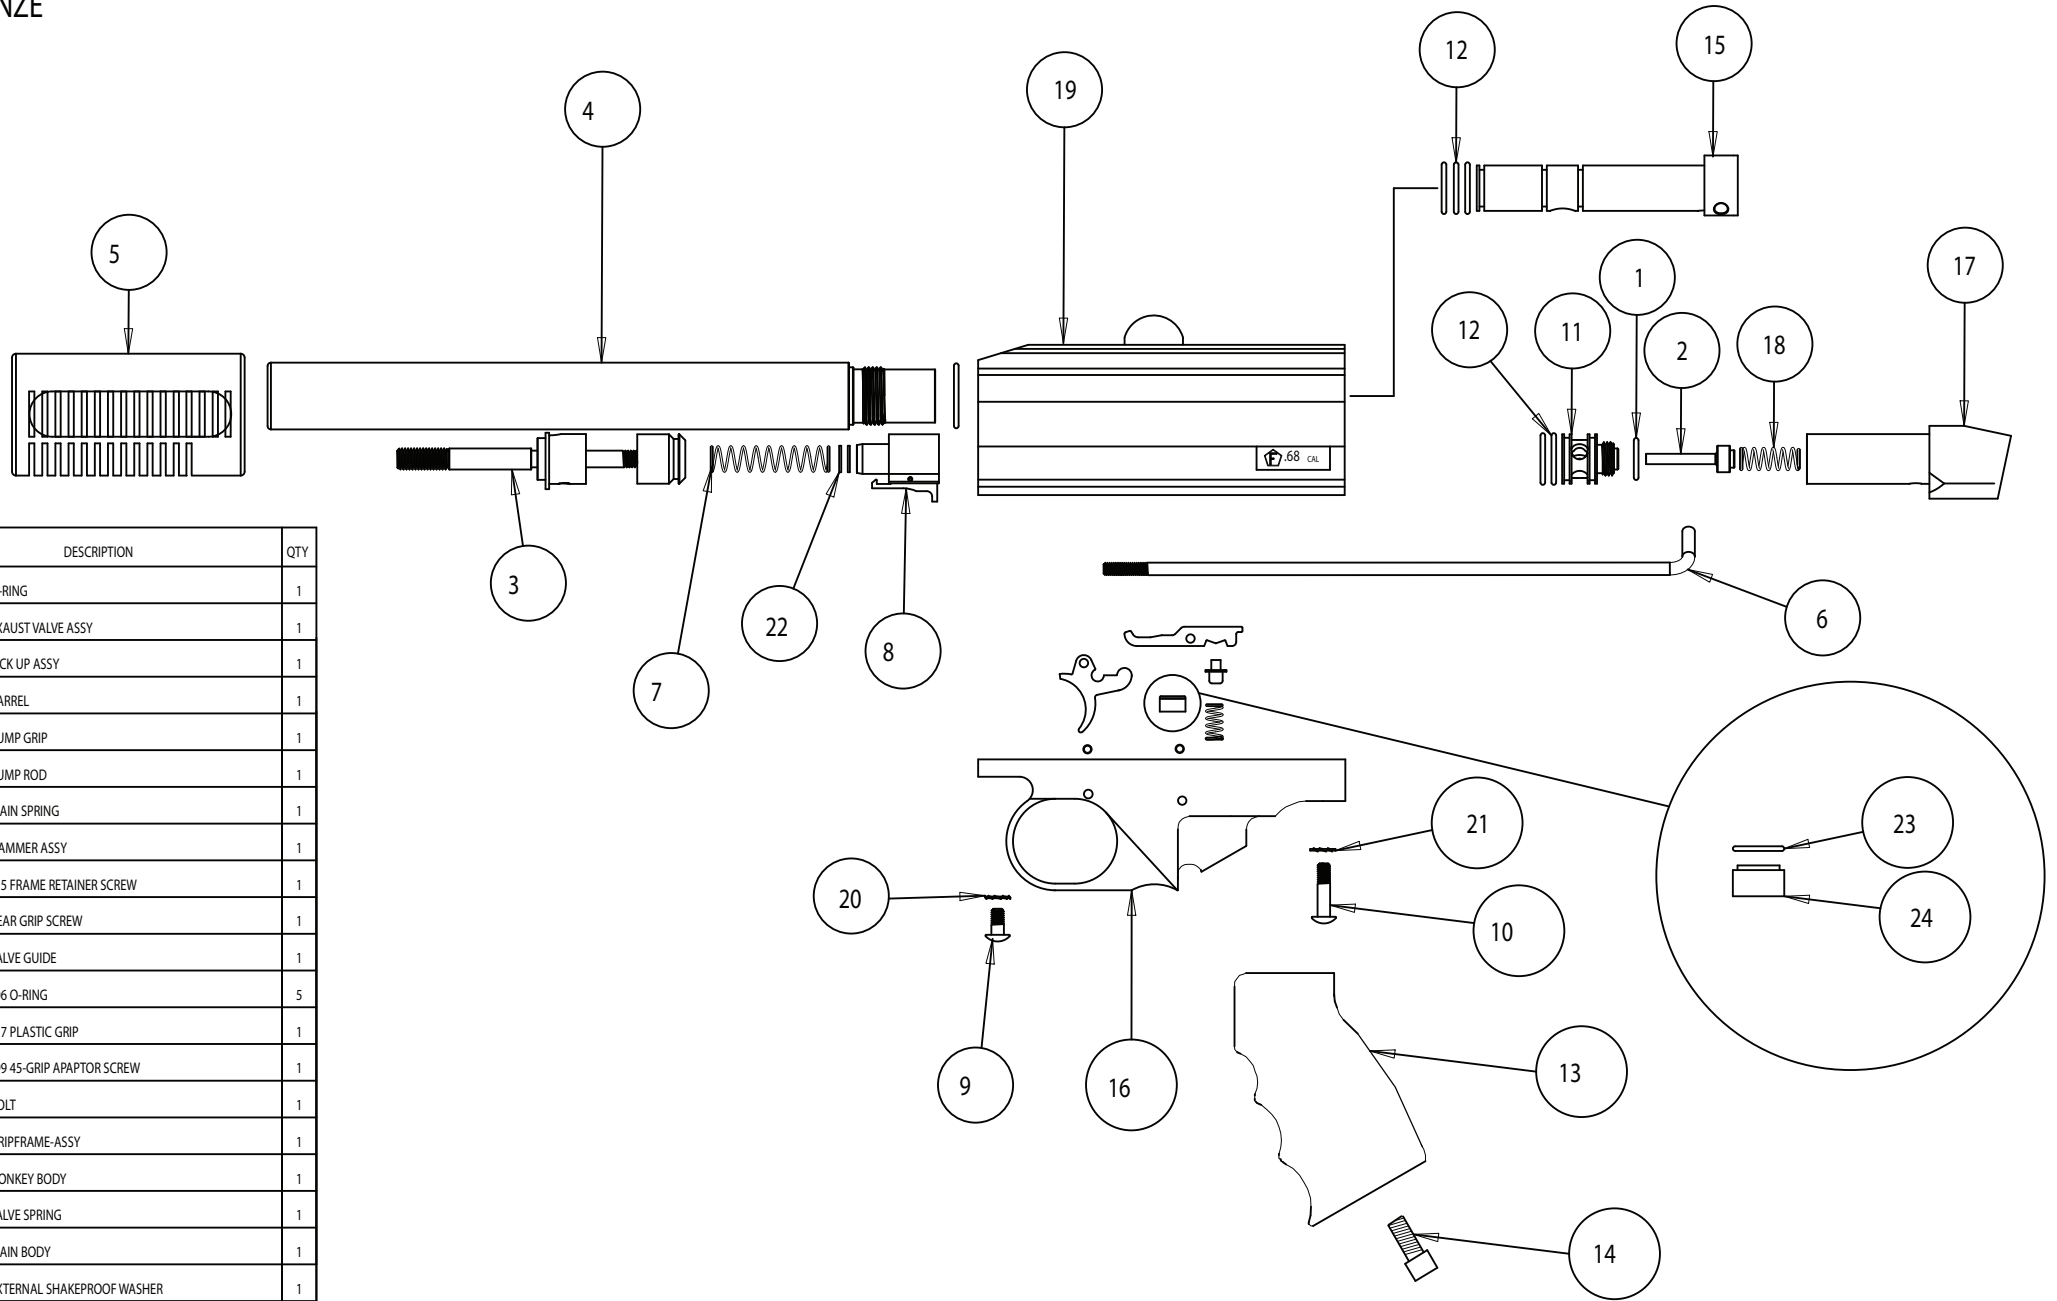

BRONZE

No	DESCRIPTION	QTY
1	S-1420 O-RING	1
2	S-1200 EXHAUST VALVE ASSY	1
3	S-1075 PICK UP ASSY	1
4	S-1135 BARREL	1
5	S-1140 PUMP GRIP	1
6	S-1150 PUMP ROD	1
7	S-1170 MAIN SPRING	1
8	S-1235 HAMMER ASSY	1
9	INFER0015 FRAME RETAINER SCREW	1
10	S-1350 REAR GRIP SCREW	1
11	S-1060 VALVE GUIDE	1
12	INFER0006 O-RING	5
13	INFER0017 PLASTIC GRIP	1
14	INFER0099 45-GRIP APAPTOR SCREW	1
15	S-1070 BOLT	1
16	S-1500 GRIPFRAME-ASSY	1
17	S-1120 DONKEY BODY	1
18	S-1180 VALVE SPRING	1
19	S-1010 MAIN BODY	1
20	S-1340 EXTERNAL SHAKEPROOF WASHER	1
21	S-1345 INTERNAL SHAKEPROOF WASHER	1
22	INFER0044 VELOCITY ADJUSTING WASHER	2
23	FILLR0240 O-RING	1
24	S-1900 GRIPFRAME SEAL	1